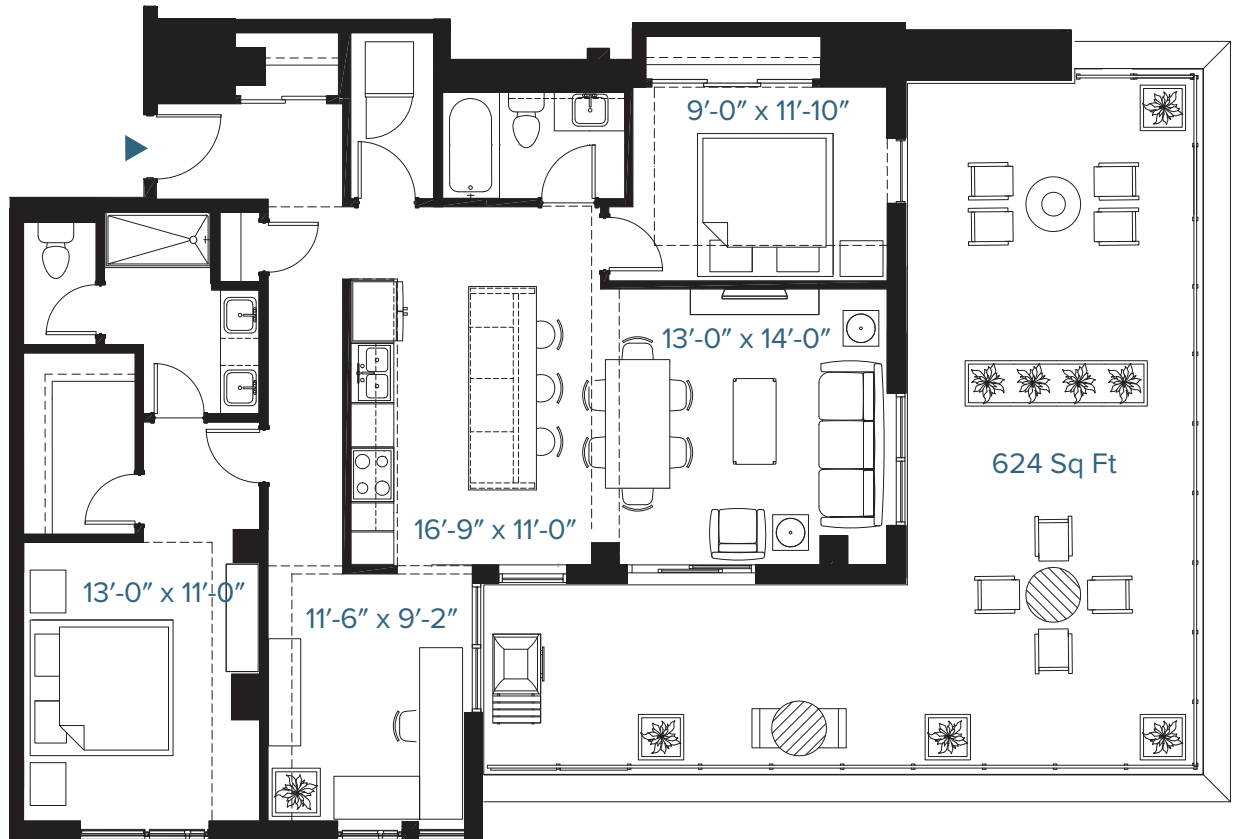

Sovereign

17TH AVENUE

PH B LEVEL 12

1,295 SQ FT | 2 BED + FLEX | 2 BATH

Q1 2027 Possession

Palette 2 - Kitchen

Dawn

Palette 1 - Bathroom

Dusk

Professionally selected colour palette.

SUITE FEATURES

- Huge 624 Sq ft SW facing balcony
- Two-Toned soft close Kitchen Cabinets & Modern gray cabinets in the bathroom
- Large custom kitchen island with Coral Clay countertops & built-in drawer Microwave
- Stainless-steel Kitchen Aid Appliance Package
- Master bedroom with large walk-in closet
- Ensuite with dual sinks; heated tile floors & oversized shower
- Flat painted ceilings, floor to ceiling windows & Luxury Vinyl flooring
- Discreet in-suite laundry room
- Den or flex Room
- Blinds included
- Central A/C included
- Includes titled underground parking and 3 storage lockers