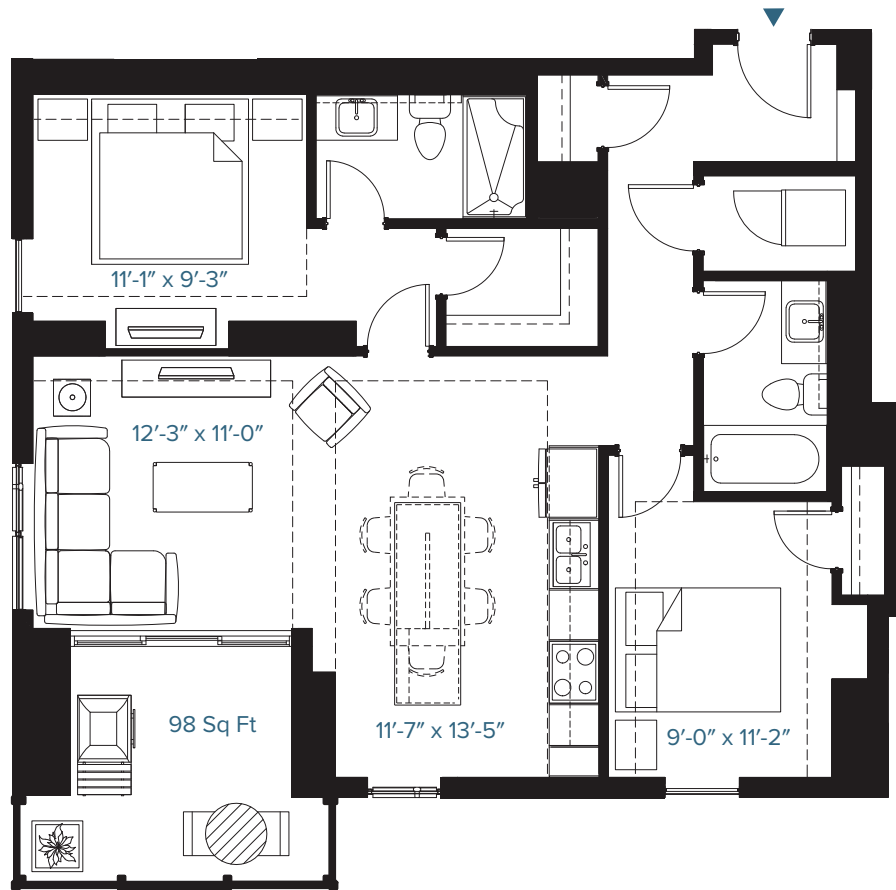

Sovereign
17TH AVENUE

Duke

973 SQ FT | 2 BED | 2 BATH

Q4 2026 Possession

All visuals are intended to provide a general impression of the home design. Actual colours, textures, and finishes may vary from those shown.

BETTER VALUE BY DESIGN
SINCE 1978 | HOMESBYAVI.COM

Homes by **AVI**

Sovereign

17TH AVENUE

Palette Option 1

Professionally selected colour palette.

SUITE FEATURES

- Enjoy your SW facing balcony
- Large kitchen island with white quartz countertops
- Modern white cabinets with Chrome finishings
- Full-size stainless steel appliances
- Floor-to-ceiling windows & Luxury Vinyl flooring throughout
- Master bedroom with walk-in closet & large secondary suite
- Discreet in-suite laundry room
- Blinds included
- Central A/C included
- Titled underground parking with two storage lockers