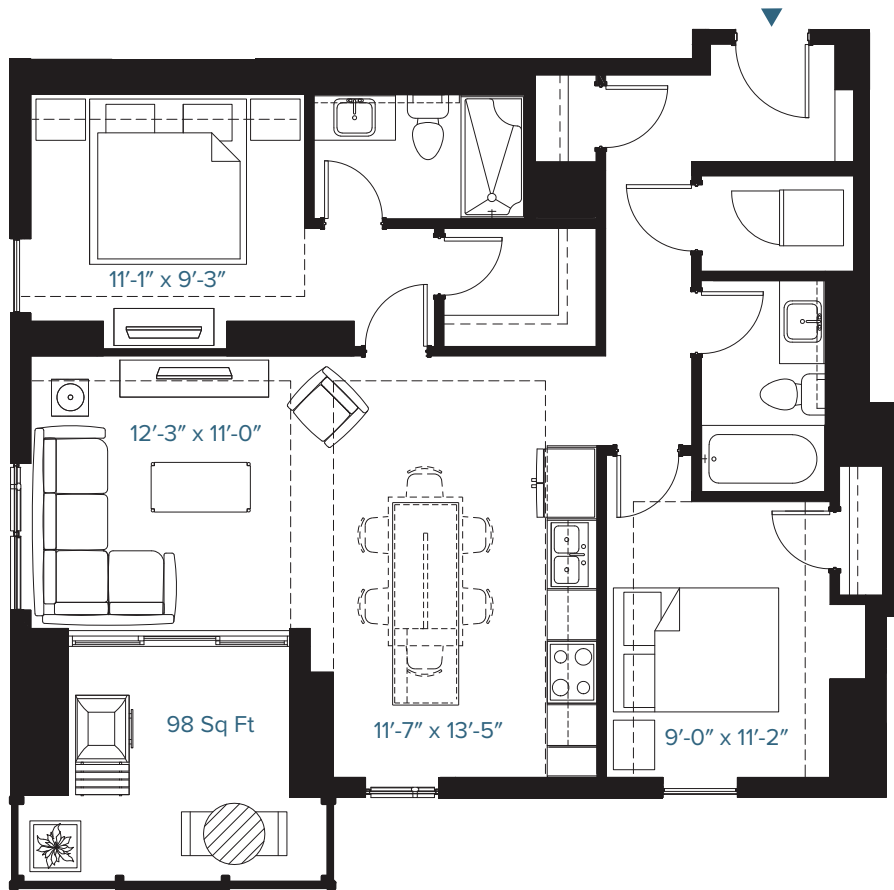

Sovereign
17TH AVENUE

Duke

973 SQ FT | 2 BED | 2 BATH

Q4 2026 Possession

All visuals are intended to provide a general impression of the home design. Actual colours, textures, and finishes may vary from those shown.

BETTER VALUE BY DESIGN
SINCE 1978 | HOMESBYAVI.COM

Homes by **AVI**

Sovereign

17TH AVENUE

Palette Option 3

Professionally selected colour palette.

SUITE FEATURES

- Enjoy your NE facing balcony
- Large kitchen island with white quartz countertops
- Modern white cabinets with Matte Black finishings
- Full-size stainless steel appliances
- Floor-to-ceiling windows & Luxury Vinyl flooring throughout
- Master bedroom with walk-in closet & large secondary suite
- Discreet in-suite laundry room
- Blinds included
- Central A/C included
- Titled underground parking with two storage lockers