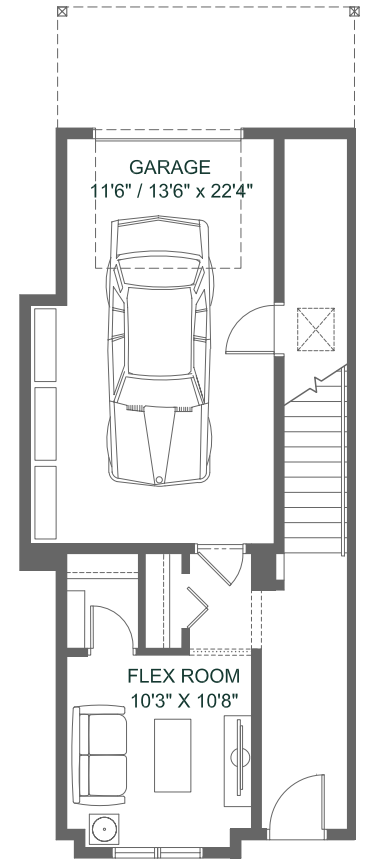

Floorplan

Auburn 1

3 Bed | 2.5 Bath
Total: 1,464 SQ FT

Ground Floor
88 SQ FT

Second Floor
676 SQ FT

Third Floor
700 SQ FT

Optional Ground Floor
271 SQ FT
Total: 1,647 SQ FT