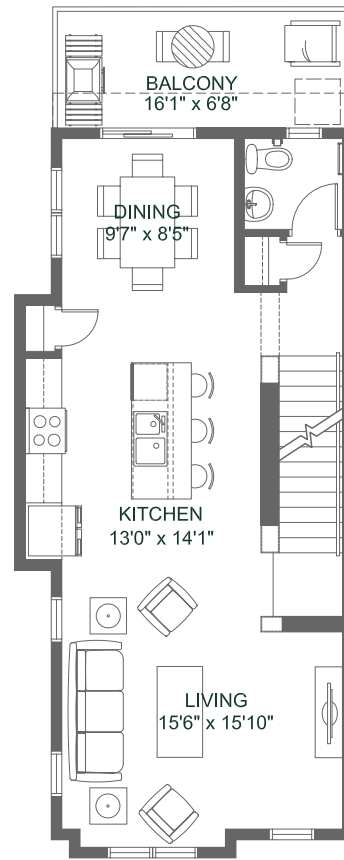

Floorplan

Auburn 1

3 Bed | 2.5 Bath
Total: 1,464 SQ FT

Ground Floor
88 SQ FT

Second Floor
676 SQ FT

Third Floor
700 SQ FT

Optional Ground Floor
271 SQ FT
Total: 1,647 SQ FT