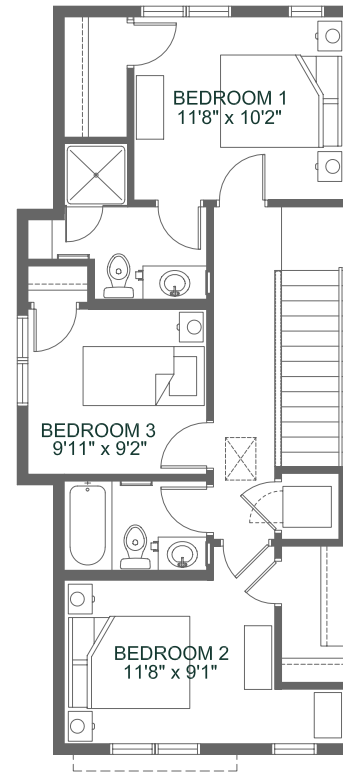

Floorplan

Auburn 1

3 Bed | 2.5 Bath
Total: 1,464 SQ FT

Ground Floor
88 SQ FT

Second Floor
676 SQ FT

Third Floor
700 SQ FT

Optional Ground Floor
271 SQ FT
Total: 1,647 SQ FT