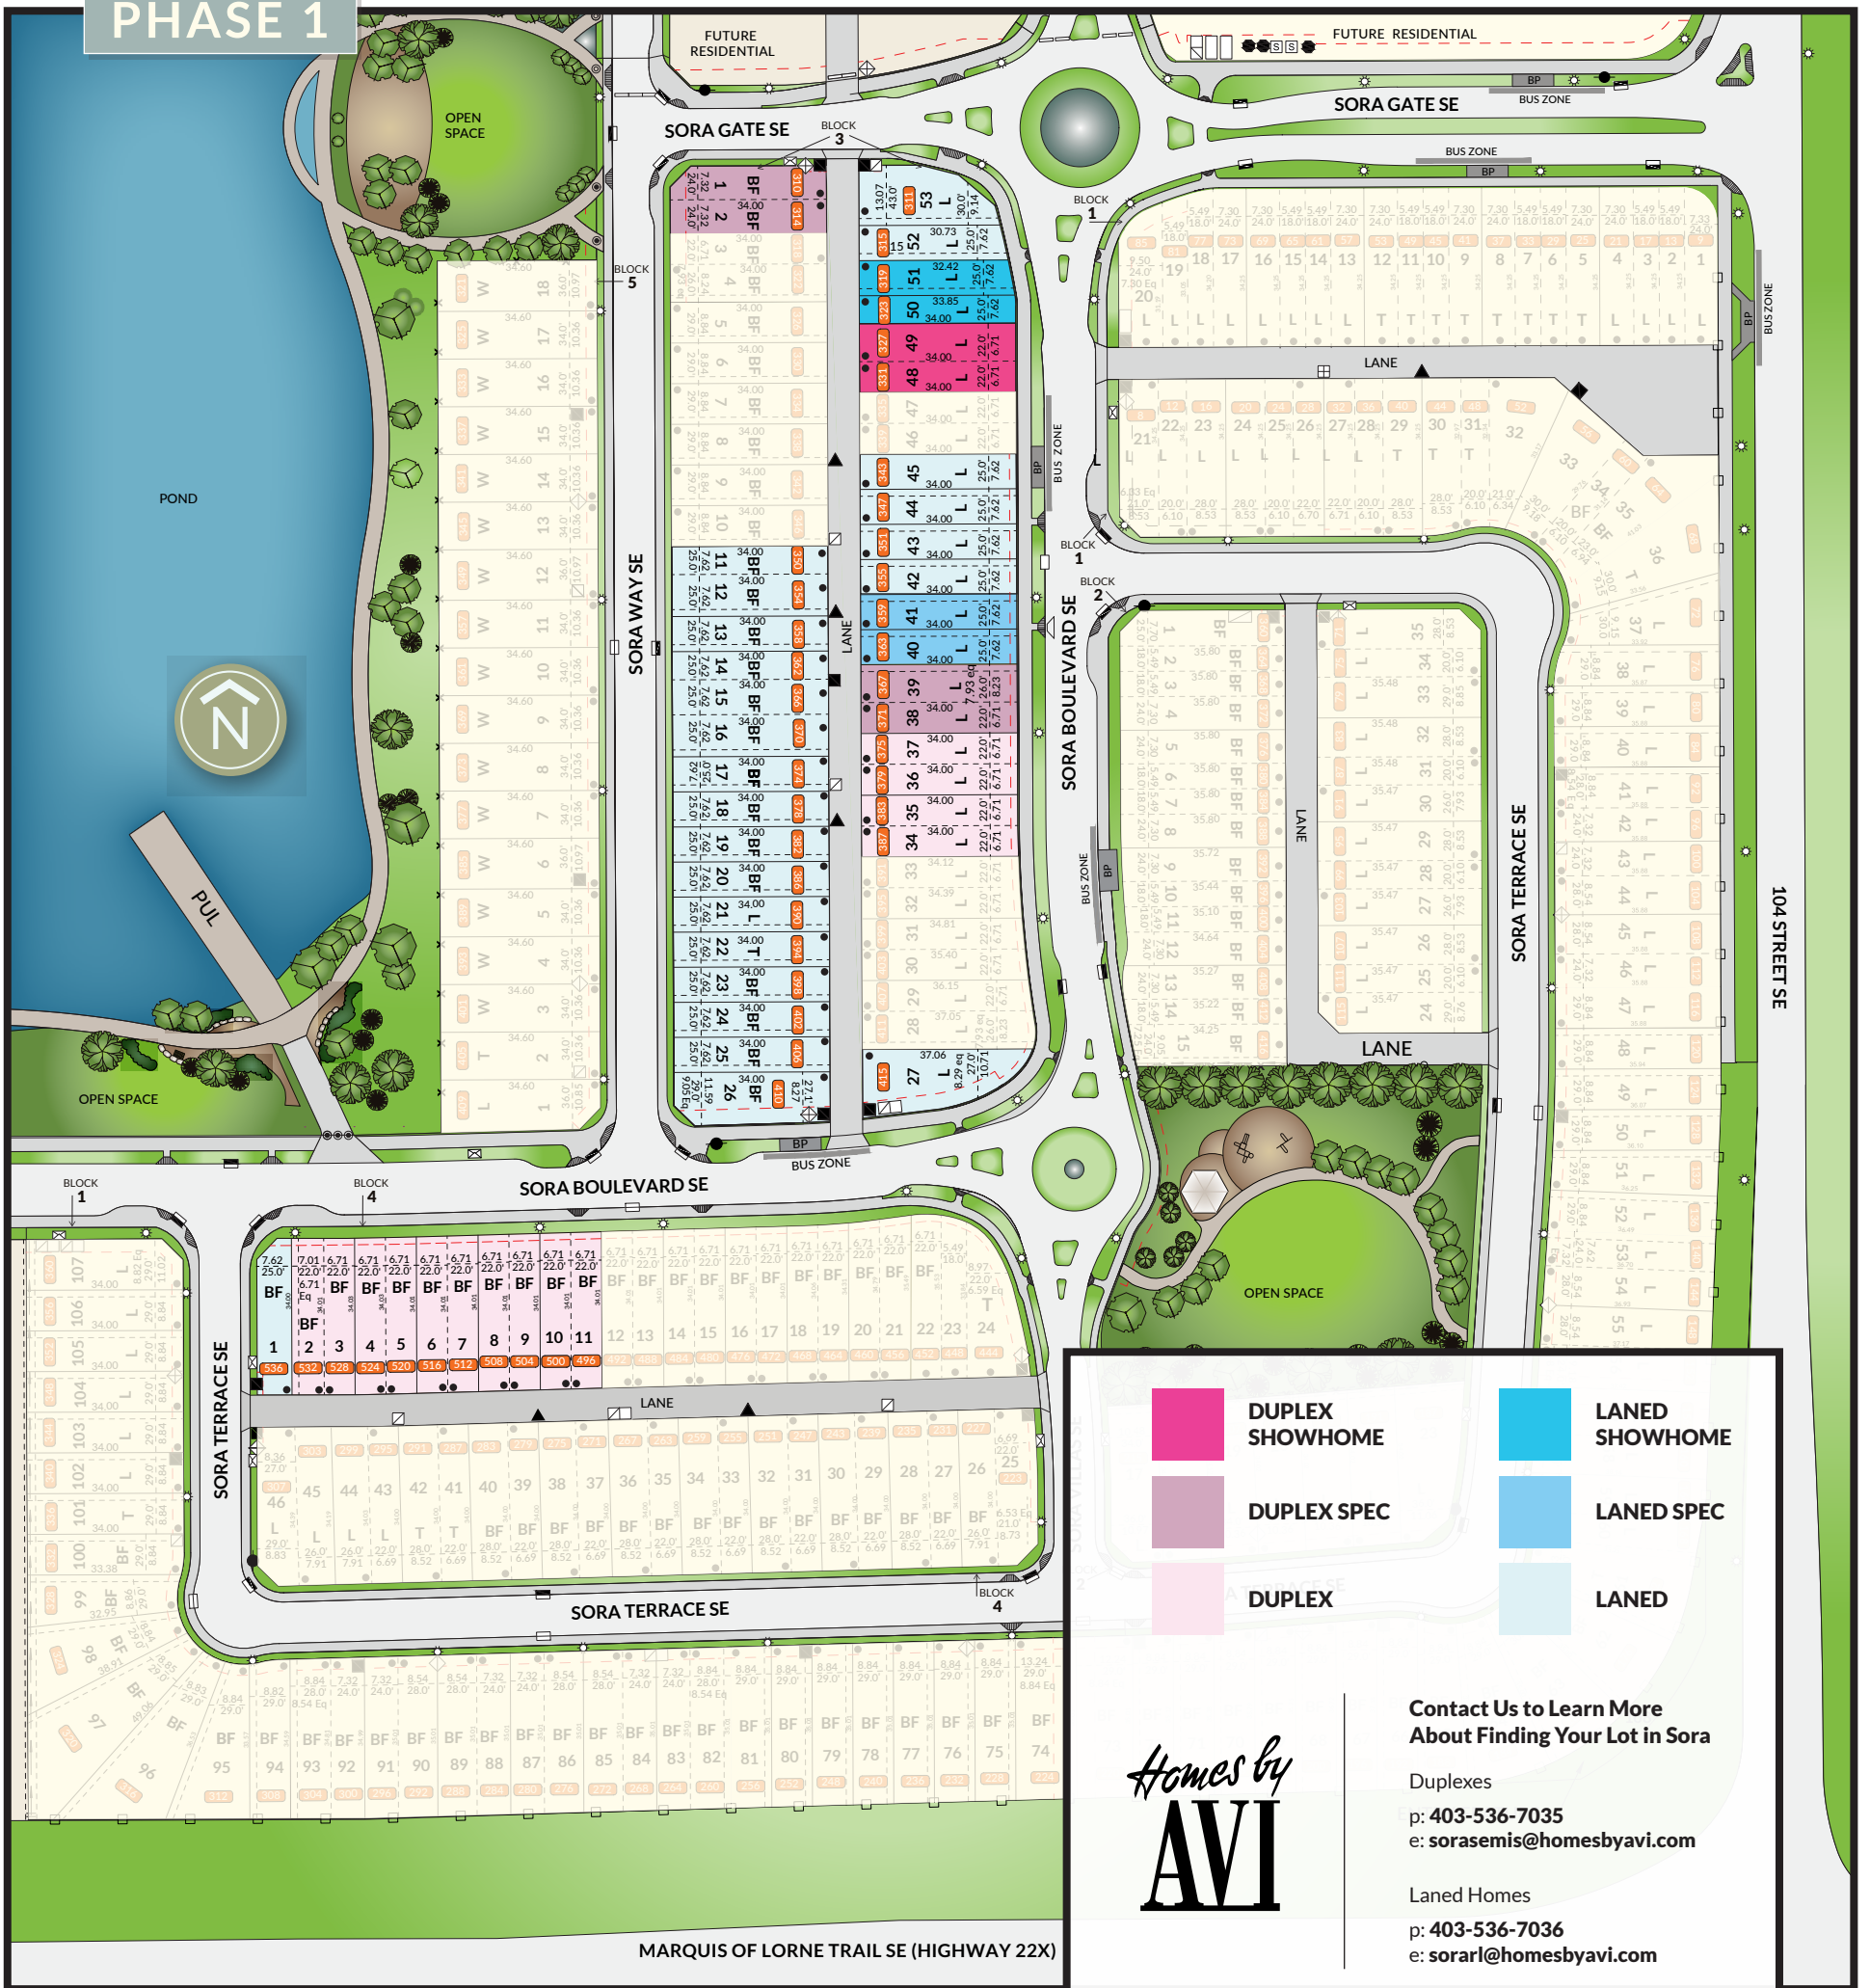

# SORA

## AT HOTCHKISS

### PHASE 1

- DUPLEX SHOWHOME
- DUPLEX SPEC
- DUPLEX
- LANED SHOWHOME
- LANED SPEC
- LANED

Contact Us to Learn More About Finding Your Lot in Sora

Duplexes  
 p: 403-536-7035  
 e: sorasemis@homesbyavi.com