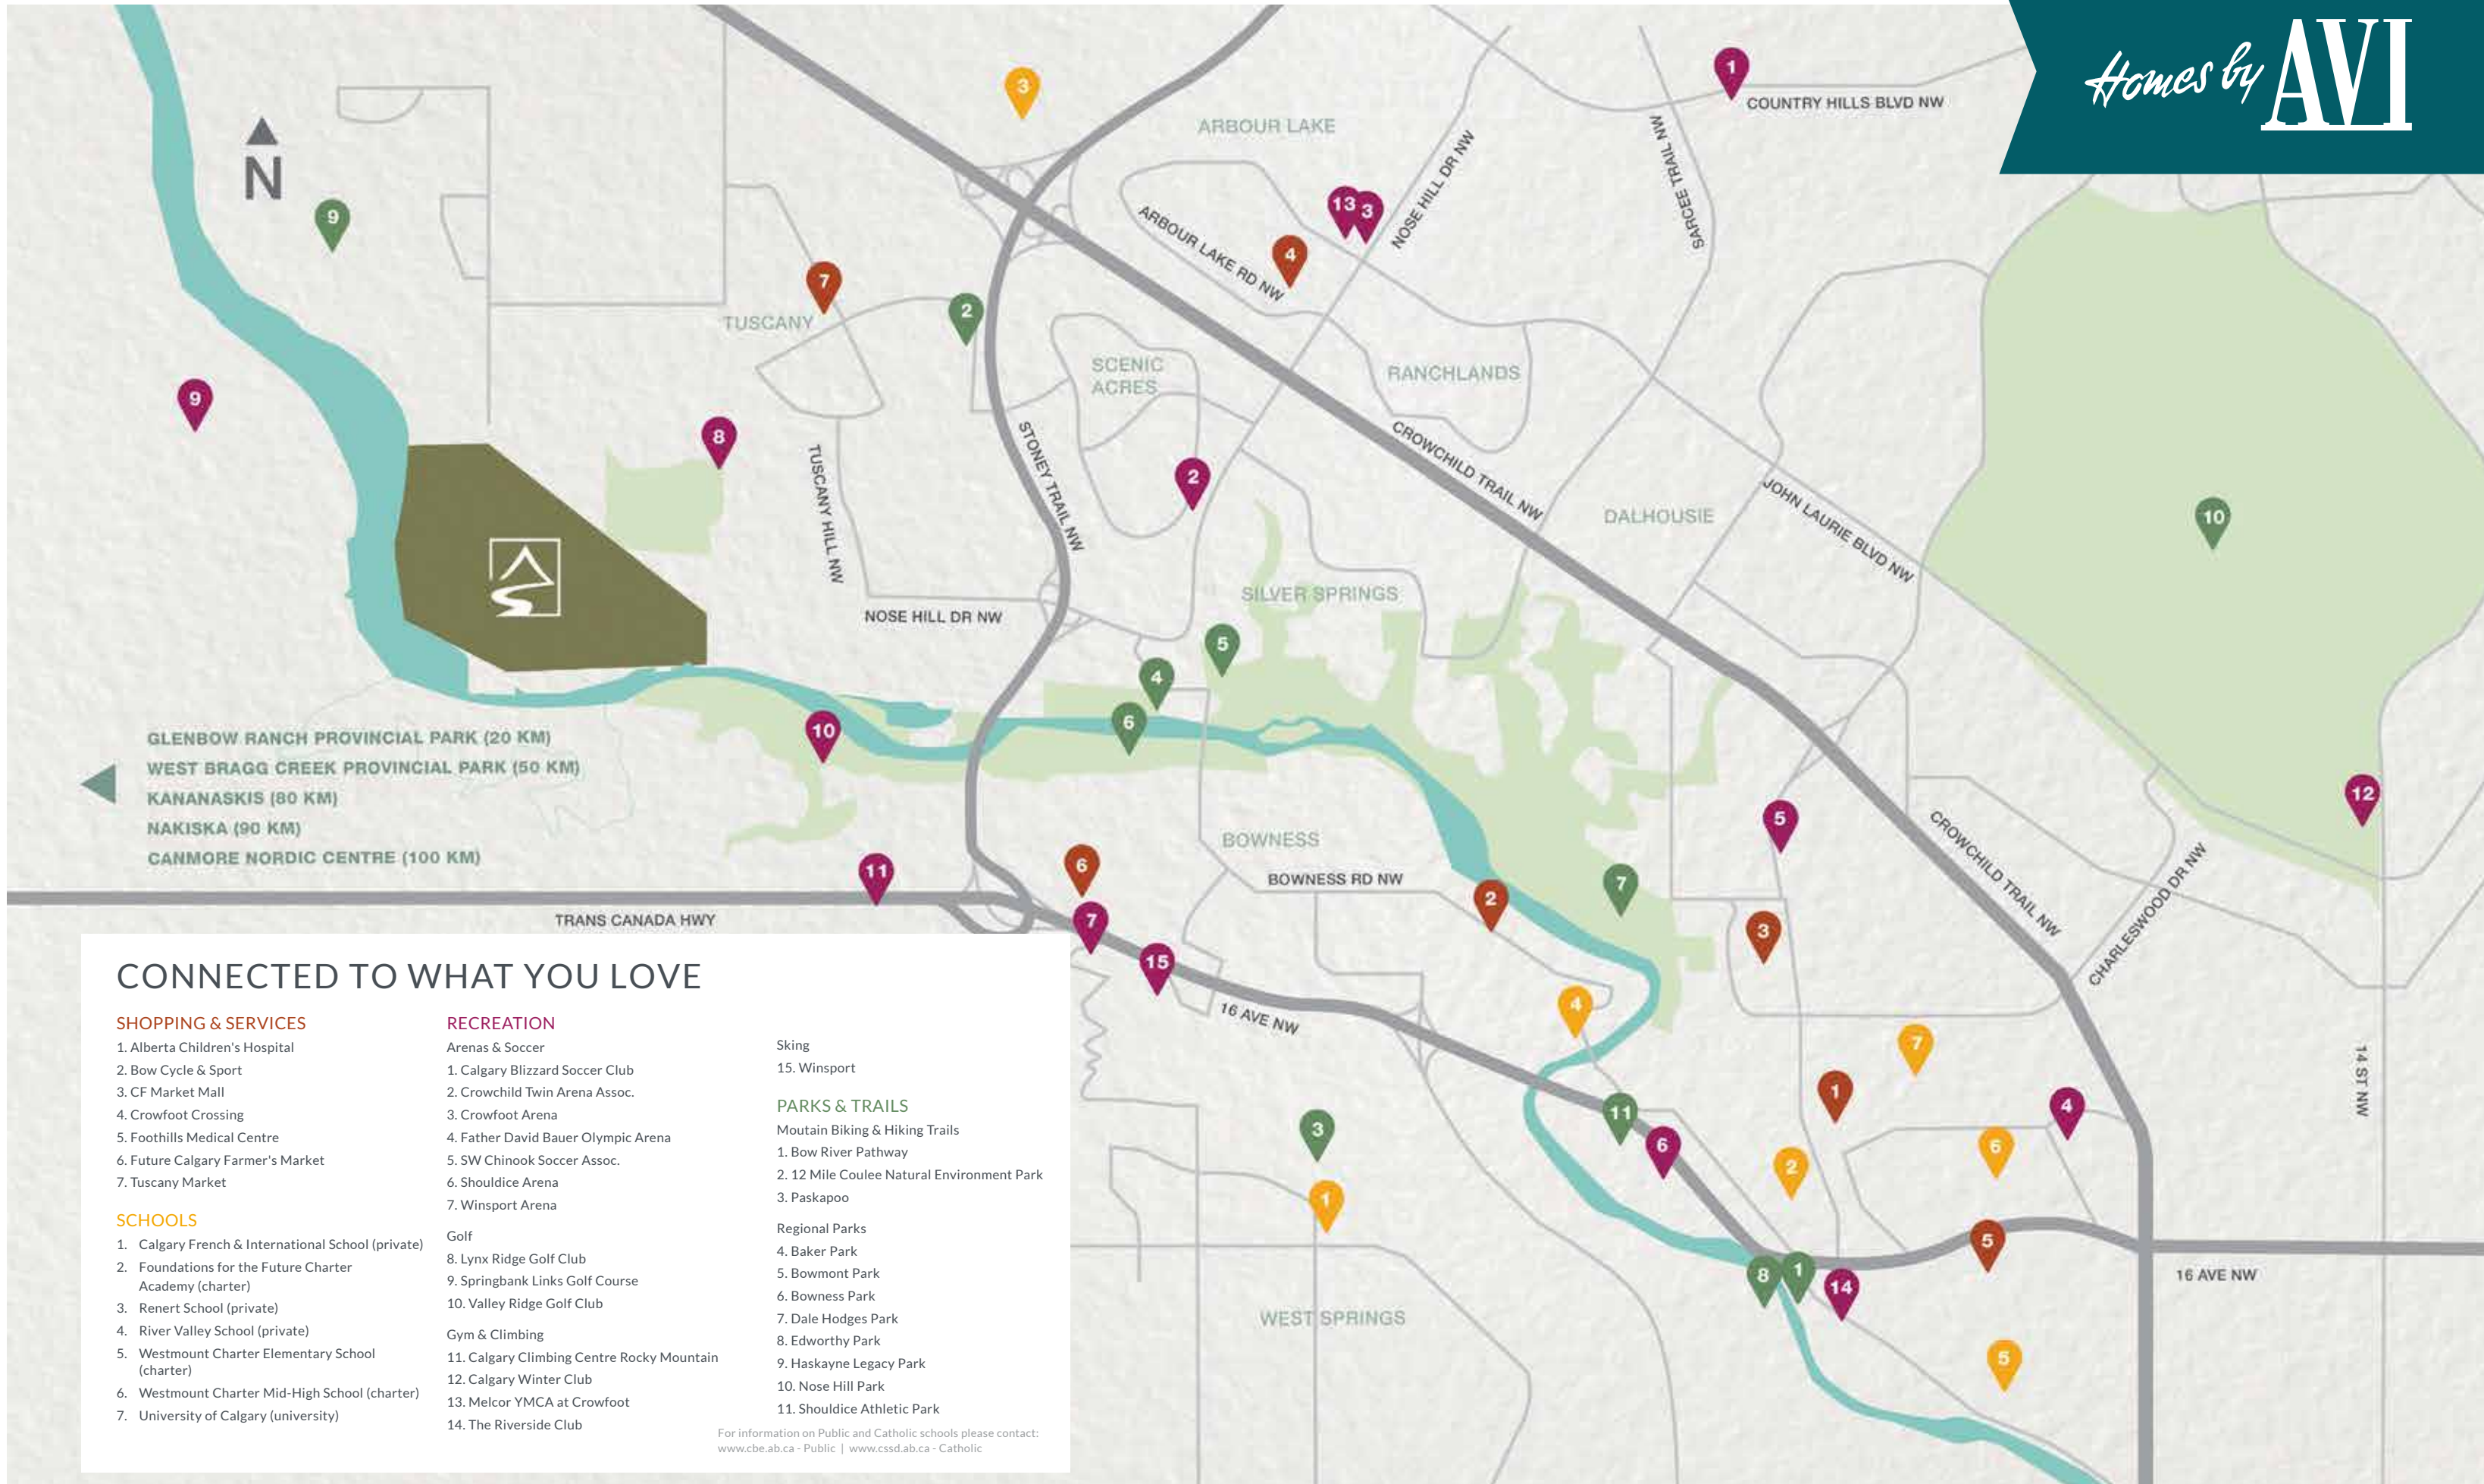

SCENIC VISTAS

Stunning river valley views can be enjoyed from multiple designed locations along the ridge.

VIEWSHEDS

Parks are strategically incorporated to elevate residents' potential river and mountain views, and connection to the escarpment.

CONNECTED TO WHAT YOU LOVE

SHOPPING & SERVICES

1. Alberta Children's Hospital
2. Bow Cycle & Sport
3. CF Market Mall
4. Crowfoot Crossing
5. Foothills Medical Centre
6. Future Calgary Farmer's Market
7. Tuscany Market