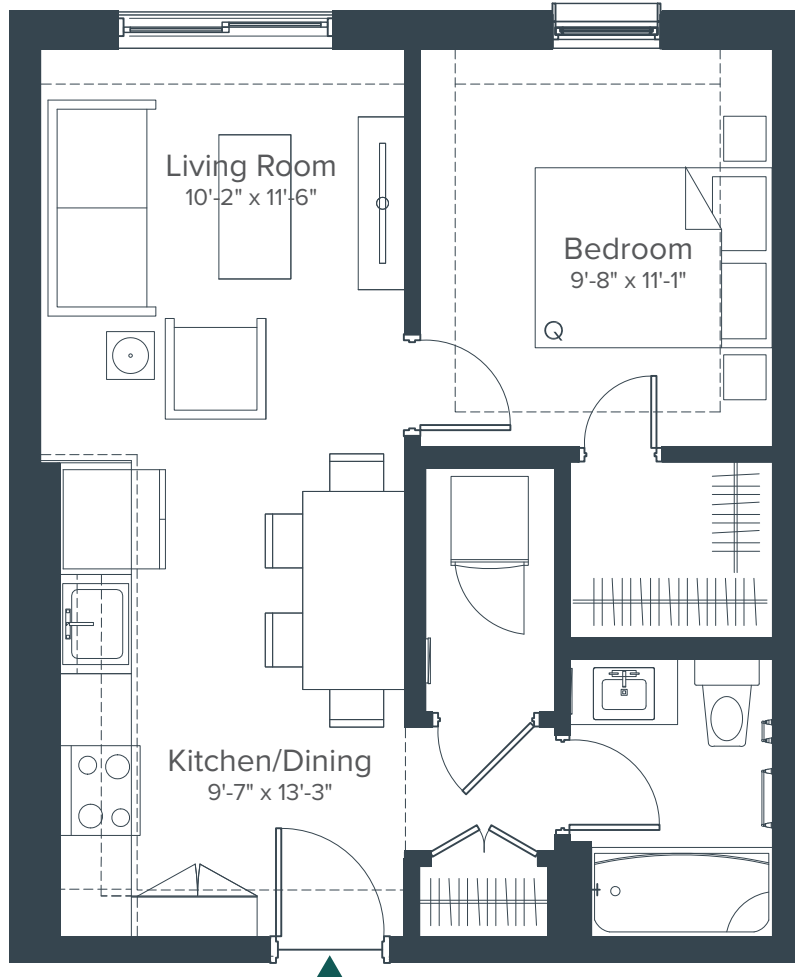

548 SQ FT | 1 BED | 1 BATH

Prices are subject to change without notice. Actual floor plan, elevation, and square footage may not be exactly as shown. Square footage is measured to Alberta Building Code (ABC) regulations. Builder reserves the right to make changes without notice. E&OE.