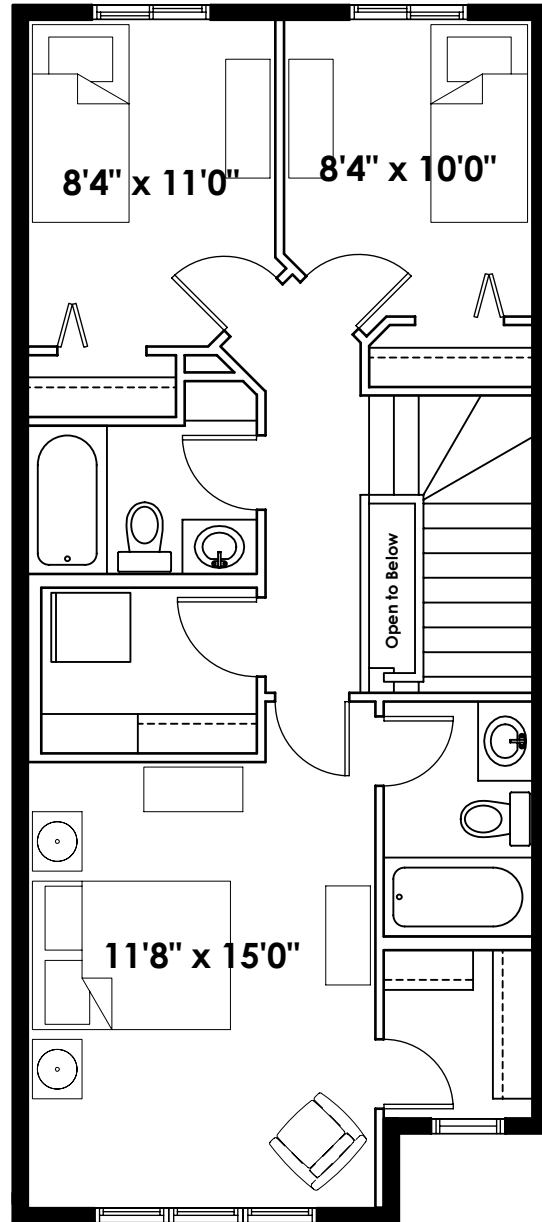

18'

THE JADE

1,389+ SQ FT | 3 BED | 2.5 BATH

BETTER VALUE BY DESIGN
SINCE 1978 | HOMESBYAVI.COM

Homes by **AVI**

BASE FLOOR PLAN

MAIN
675 SQ FT

UPPER
714 SQ FT

FLOOR PLAN OPTIONS

OPTIONAL BASEMENT ROOM LAYOUT
473 SQ FT