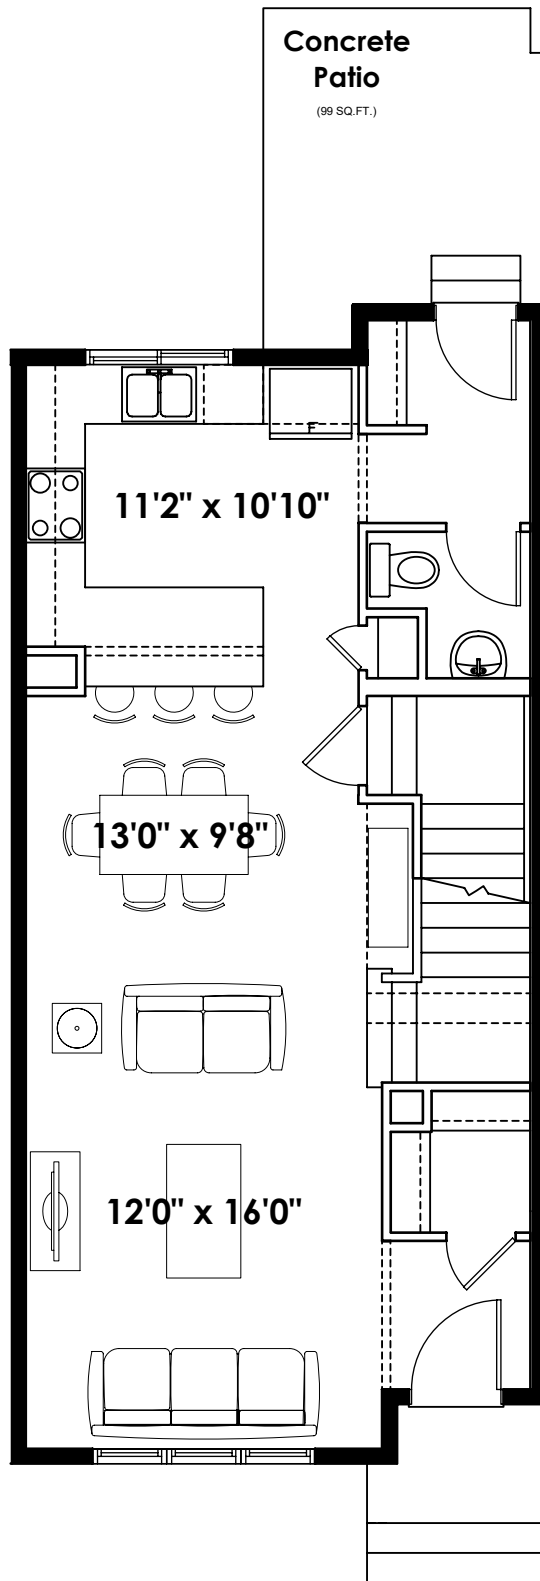

18'

THE JADE

1,389+ SQ FT | 3 BED | 2.5 BATH

BETTER VALUE BY DESIGN
SINCE 1978 | HOMESBYAVI.COM

Homes by **AVI**

BASE FLOOR PLAN

MAIN
675 SQ FT

UPPER
714 SQ FT

FLOOR PLAN OPTIONS

OPTIONAL BASEMENT ROOM LAYOUT
473 SQ FT