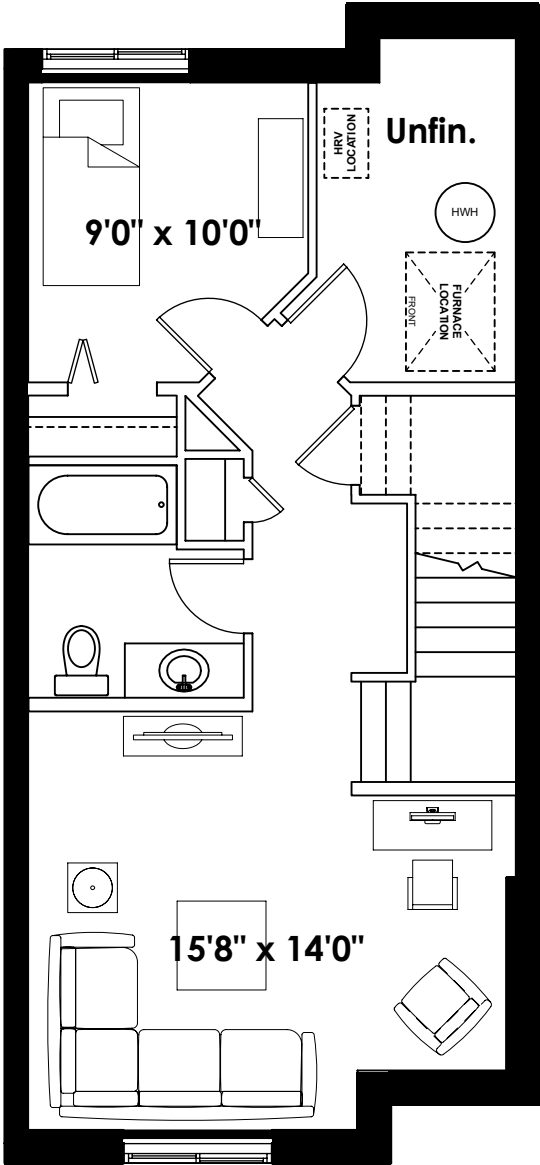

18'

THE JADE

1,389+ SQ FT | 3 BED | 2.5 BATH

BETTER VALUE BY DESIGN
SINCE 1978 | HOMESBYAVI.COM

Homes by **AVI**

BASE FLOOR PLAN

MAIN
675 SQ FT

UPPER
714 SQ FT

FLOOR PLAN OPTIONS

OPTIONAL BASEMENT ROOM LAYOUT
473 SQ FT