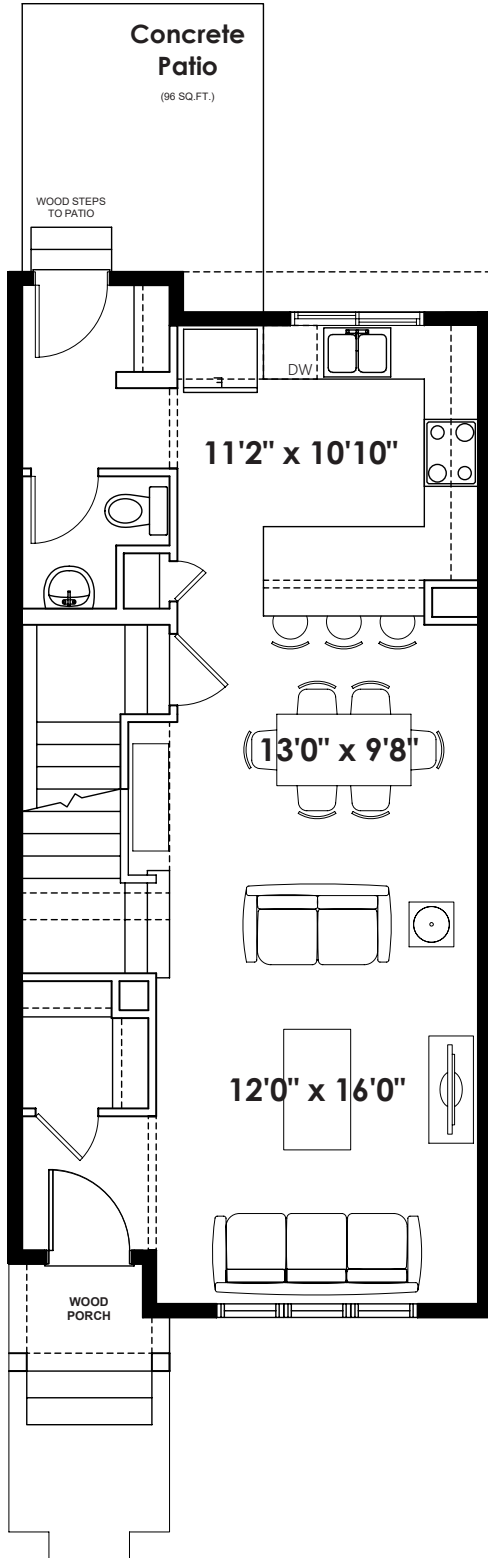

18'

THE JADE

1,358+ SQ FT | 3 BED | 2.5 BATH

BETTER VALUE BY DESIGN
SINCE 1978 | HOMESBYAVI.COM

Homes by **AVI**

BASE FLOOR PLAN

MAIN
675 SQ FT

UPPER
683 SQ FT

FLOOR PLAN OPTIONS

OPTIONAL BASEMENT ROOM LAYOUT
474 SQ FT