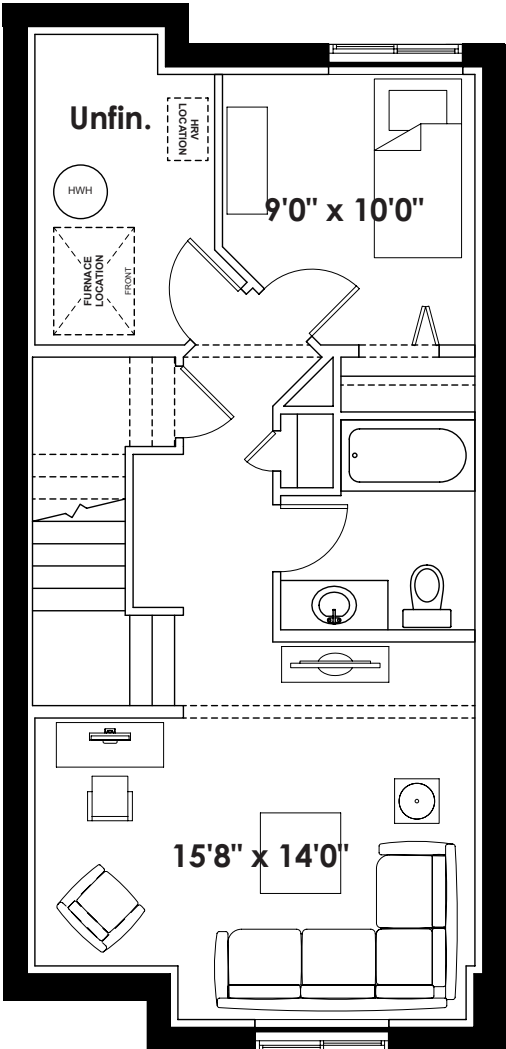

18'

THE JADE

1,358+ SQ FT | 3 BED | 2.5 BATH

BETTER VALUE BY DESIGN
SINCE 1978 | HOMESBYAVI.COM

Homes by **AVI**

BASE FLOOR PLAN

MAIN
675 SQ FT

UPPER
683 SQ FT

FLOOR PLAN OPTIONS

OPTIONAL BASEMENT ROOM LAYOUT
474 SQ FT