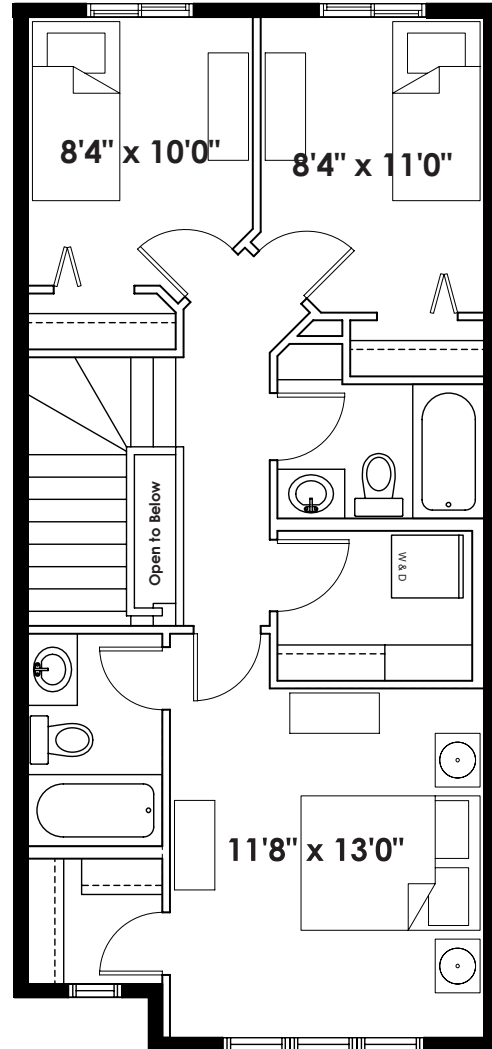

18'

THE JADE

1,358+ SQ FT | 3 BED | 2.5 BATH

BETTER VALUE BY DESIGN
SINCE 1978 | HOMESBYAVI.COM

Homes by **AVI**

BASE FLOOR PLAN

MAIN
675 SQ FT

UPPER
683 SQ FT

FLOOR PLAN OPTIONS

OPTIONAL BASEMENT ROOM LAYOUT
474 SQ FT