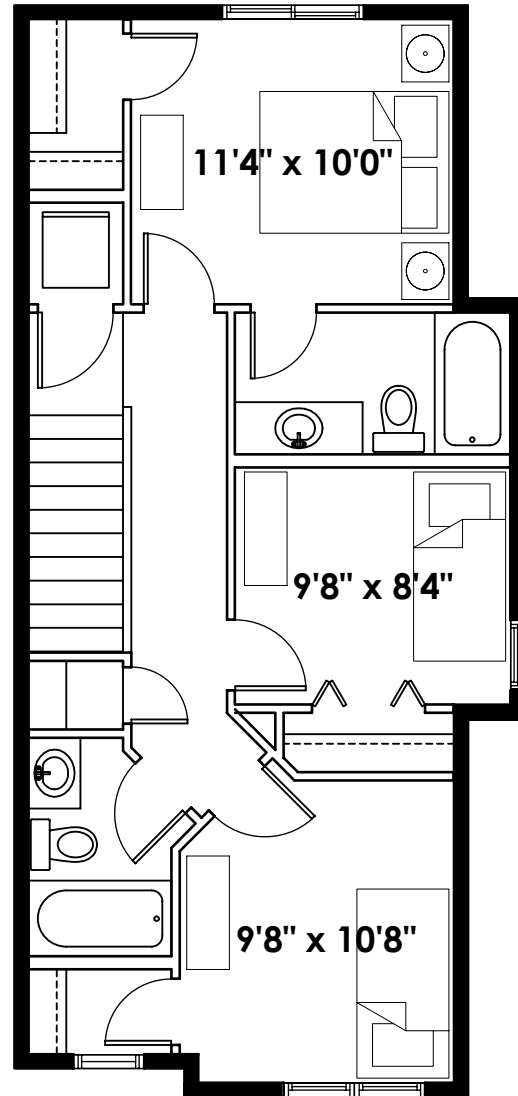

18'

THE INDIGO

1,310 SQ FT | 3 BED | 2.5 BATH

BETTER VALUE BY DESIGN
SINCE 1978 | HOMESBYAVI.COM

Homes by **AVI**

BASE FLOOR PLAN

MAIN
670 SQ FT

UPPER
640 SQ FT

FLOOR PLAN OPTIONS

OPTIONAL BASEMENT ROOM LAYOUT
438 SQ FT