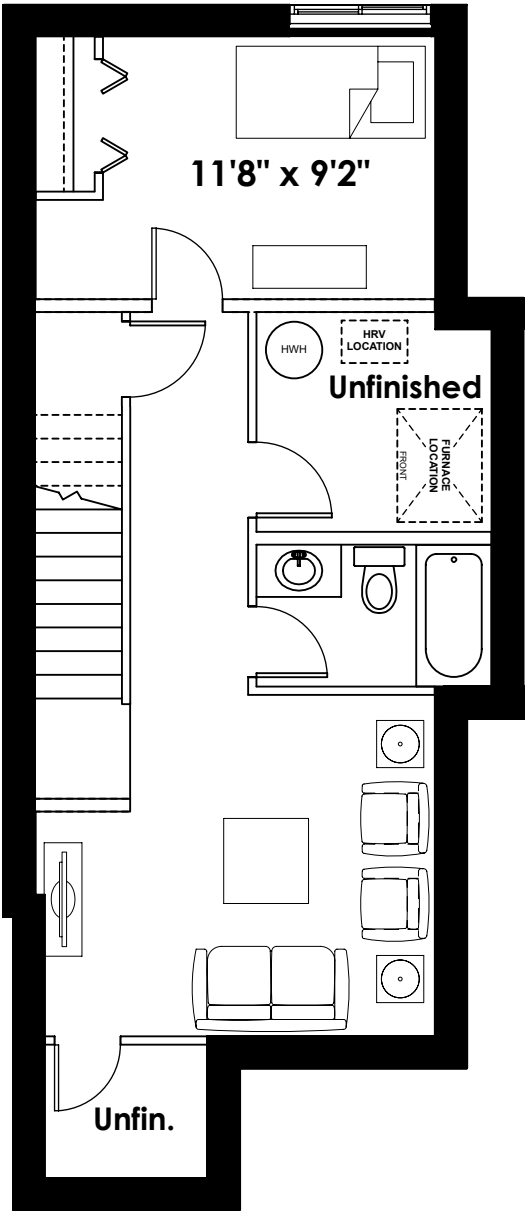

18'

THE INDIGO

1,310 SQ FT | 3 BED | 2.5 BATH

BETTER VALUE BY DESIGN
SINCE 1978 | HOMESBYAVI.COM

Homes by **AVI**

BASE FLOOR PLAN

MAIN
670 SQ FT

UPPER
640 SQ FT

FLOOR PLAN OPTIONS

OPTIONAL BASEMENT ROOM LAYOUT
438 SQ FT