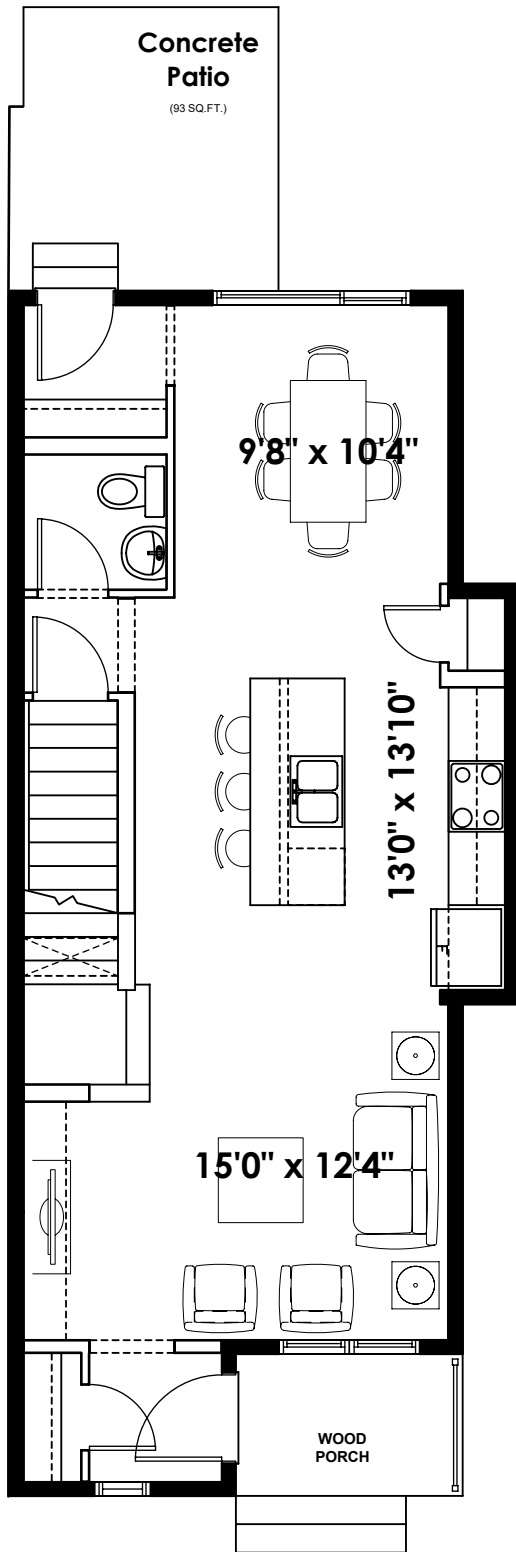

18'

THE INDIGO

1,310 SQ FT | 3 BED | 2.5 BATH

BETTER VALUE BY DESIGN
SINCE 1978 | HOMESBYAVI.COM

Homes by **AVI**

BASE FLOOR PLAN

MAIN
670 SQ FT

UPPER
640 SQ FT

FLOOR PLAN OPTIONS

OPTIONAL BASEMENT ROOM LAYOUT
438 SQ FT