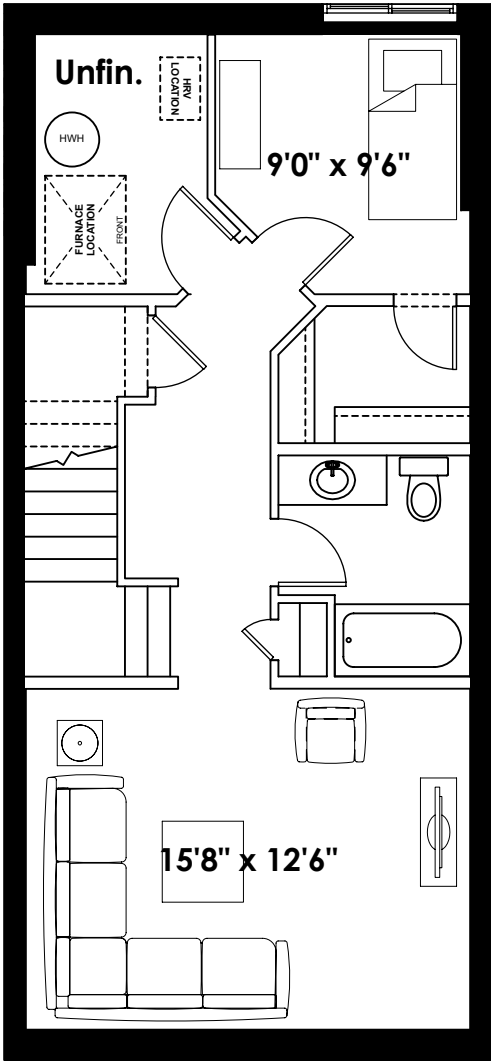

18'

THE FINN

1,435+ SQ FT | 3 BED | 2.5 BATH

BETTER VALUE BY DESIGN
SINCE 1978 | HOMESBYAVI.COM

Homes by **AVI**

BASE FLOOR PLAN

MAIN
702 SQ FT

UPPER
733 SQ FT

FLOOR PLAN OPTIONS

OPTIONAL BASEMENT ROOM LAYOUT
514 SQ FT