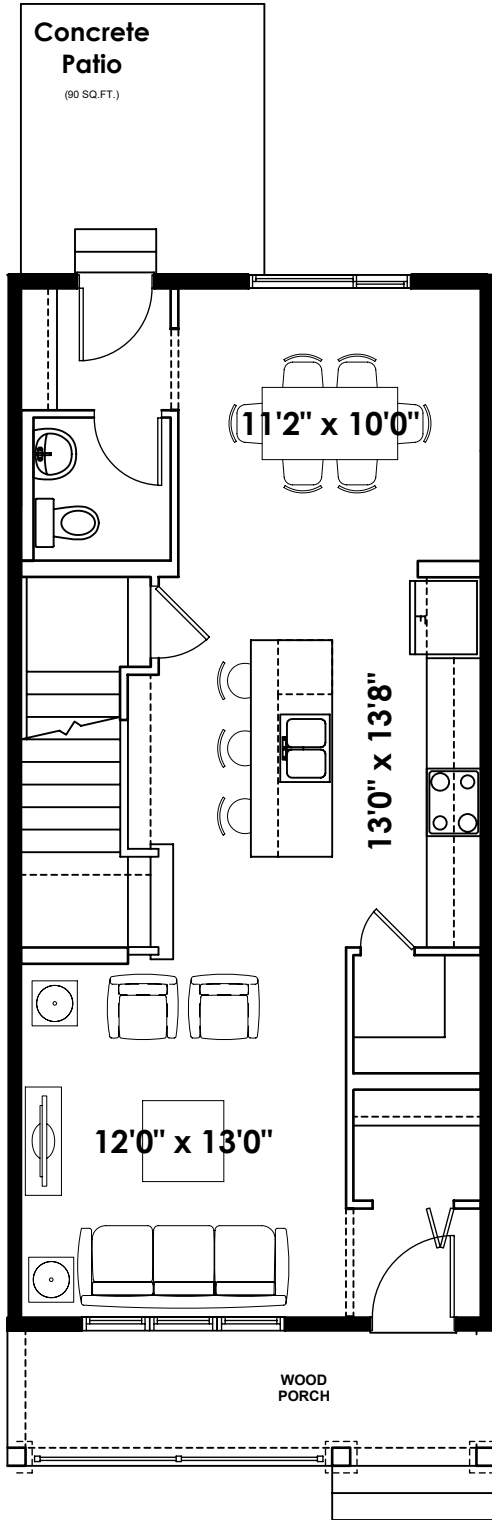

18'

THE FINN

1,435+ SQ FT | 3 BED | 2.5 BATH

BETTER VALUE BY DESIGN
SINCE 1978 | HOMESBYAVI.COM

Homes by **AVI**

BASE FLOOR PLAN

MAIN
702 SQ FT

UPPER
733 SQ FT

FLOOR PLAN OPTIONS

OPTIONAL BASEMENT ROOM LAYOUT
514 SQ FT