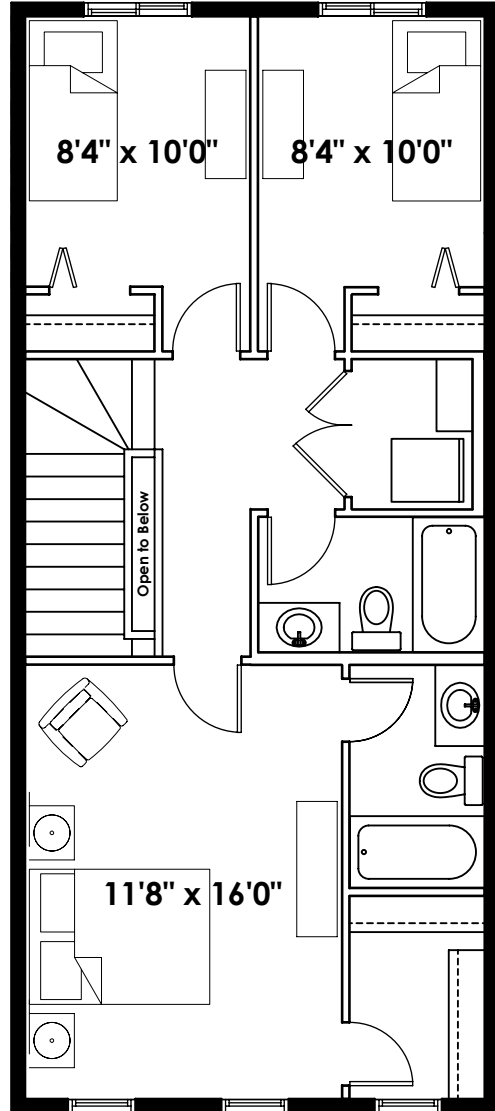

18'

THE FINN

1,435+ SQ FT | 3 BED | 2.5 BATH

BETTER VALUE BY DESIGN
SINCE 1978 | HOMESBYAVI.COM

Homes by **AVI**

BASE FLOOR PLAN

MAIN
702 SQ FT

UPPER
733 SQ FT

FLOOR PLAN OPTIONS

OPTIONAL BASEMENT ROOM LAYOUT
514 SQ FT