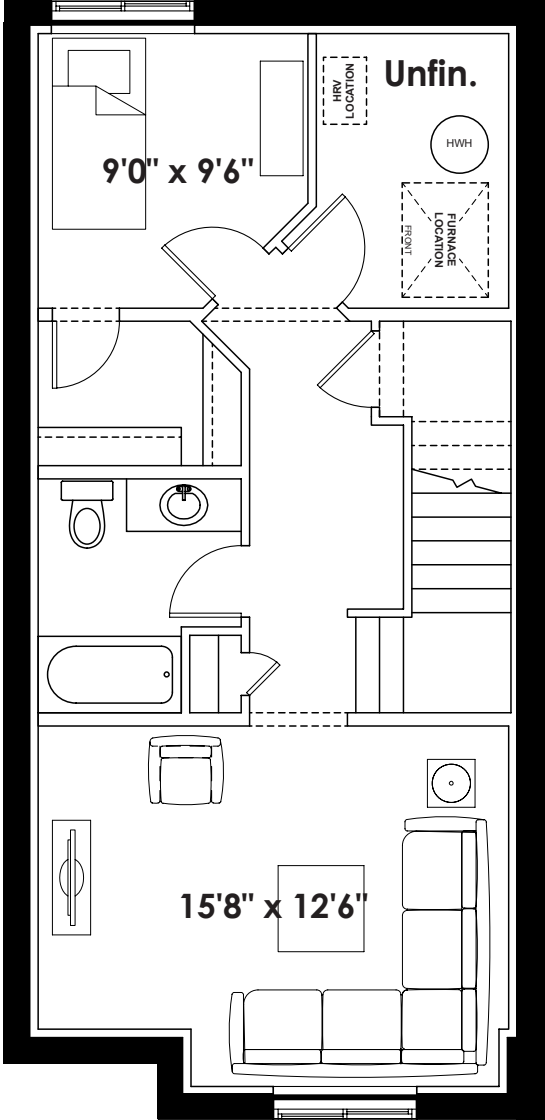

18'

THE FINN

1,415+ SQ FT | 3 BED | 2.5 BATH

BETTER VALUE BY DESIGN
SINCE 1978 | HOMESBYAVI.COM

Homes by **AVI**

BASE FLOOR PLAN

MAIN
692 SQ FT

UPPER
723 SQ FT

FLOOR PLAN OPTIONS

OPTIONAL BASEMENT ROOM LAYOUT
504 SQ FT