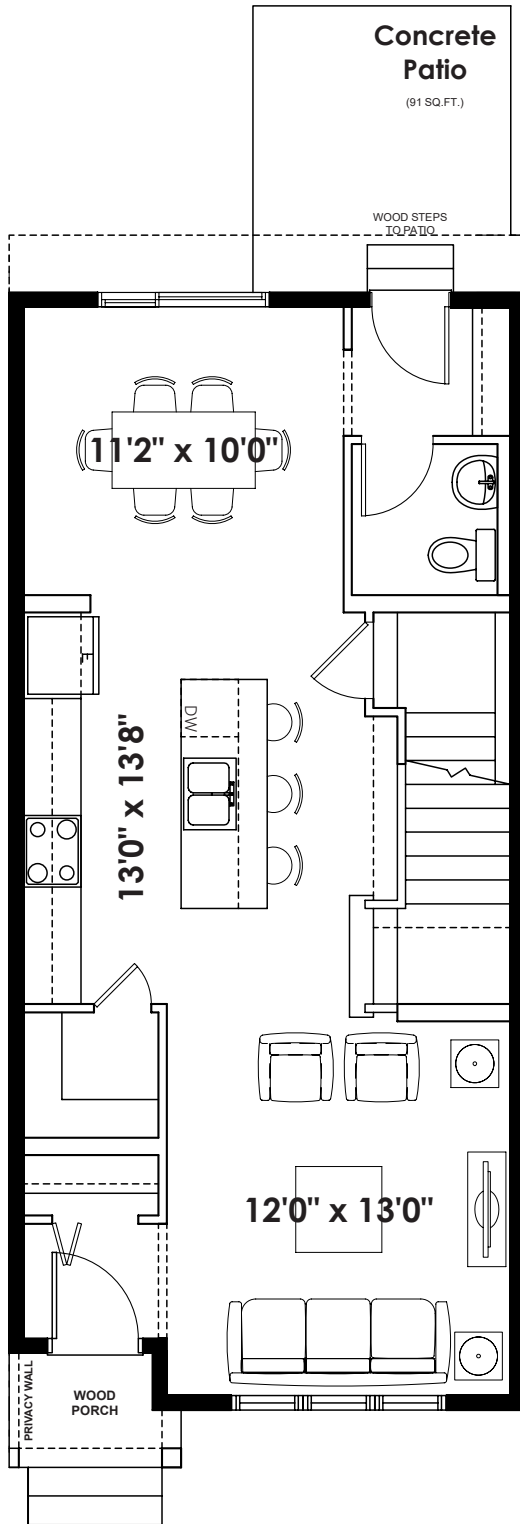

18'

THE FINN

1,415+ SQ FT | 3 BED | 2.5 BATH

BETTER VALUE BY DESIGN
SINCE 1978 | HOMESBYAVI.COM

Homes by **AVI**

BASE FLOOR PLAN

MAIN
692 SQ FT

UPPER
723 SQ FT

FLOOR PLAN OPTIONS

OPTIONAL BASEMENT ROOM LAYOUT
504 SQ FT