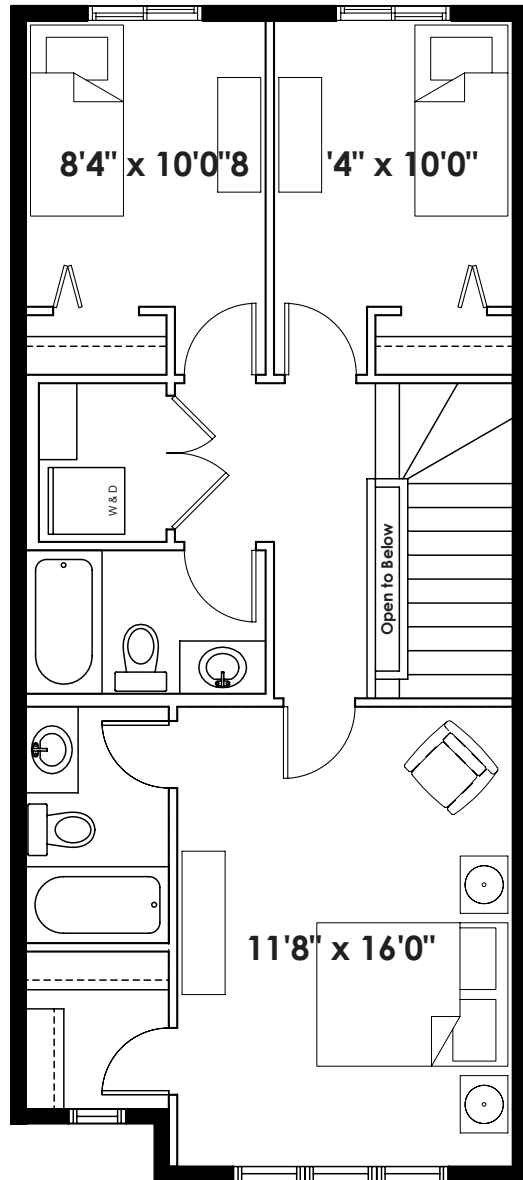

18'

THE FINN

1,415+ SQ FT | 3 BED | 2.5 BATH

BETTER VALUE BY DESIGN
SINCE 1978 | HOMESBYAVI.COM

Homes by **AVI**

BASE FLOOR PLAN

MAIN
692 SQ FT

UPPER
723 SQ FT

FLOOR PLAN OPTIONS

OPTIONAL BASEMENT ROOM LAYOUT
504 SQ FT