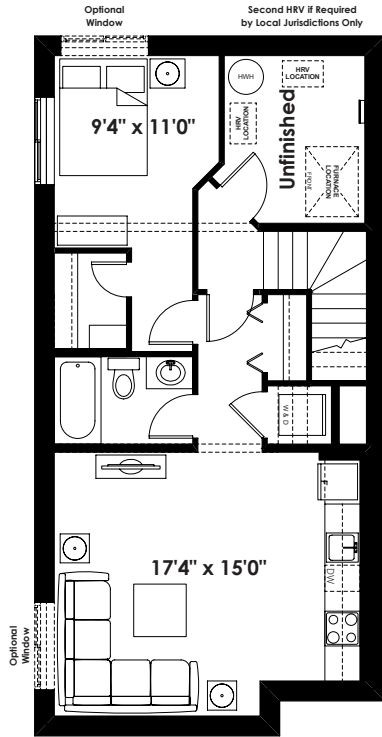

LEONARD
Optional 1 Bedroom
Basement Suite Layout
577 Sq. Ft. (Finished Area;
Must Add Optional Side Entry;
Must Add 9' Foundation Walls;
Not Available with Dropped Entries)