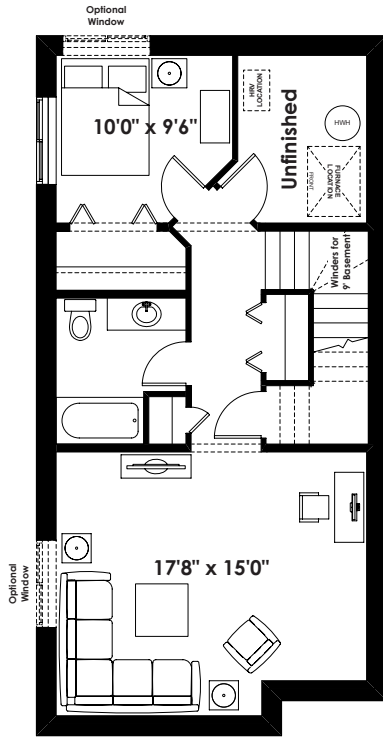

THE LEONARD

1,608+ SQ FT | 3 BED + LOFT | 2.5 BATH

LEONARD
Optional 1 Bedroom
Basement Room Layout
567 Sq. Ft. (Finished Area)