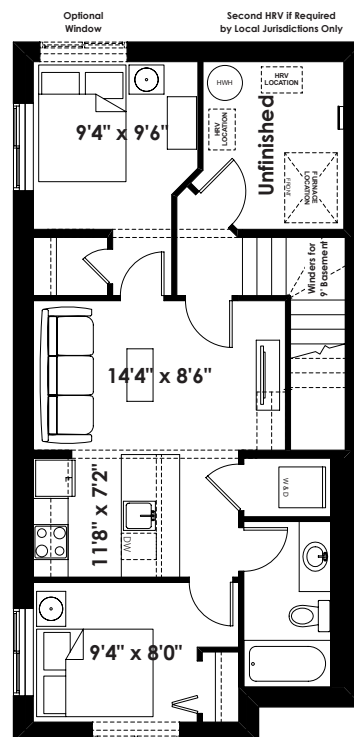

LEONARD
Optional 2 Bedroom
Basement Suite Layout
571 Sq. Ft. (Finished Area;
Must Add Optional Side Entry;
Not Available with Dropped Entries)