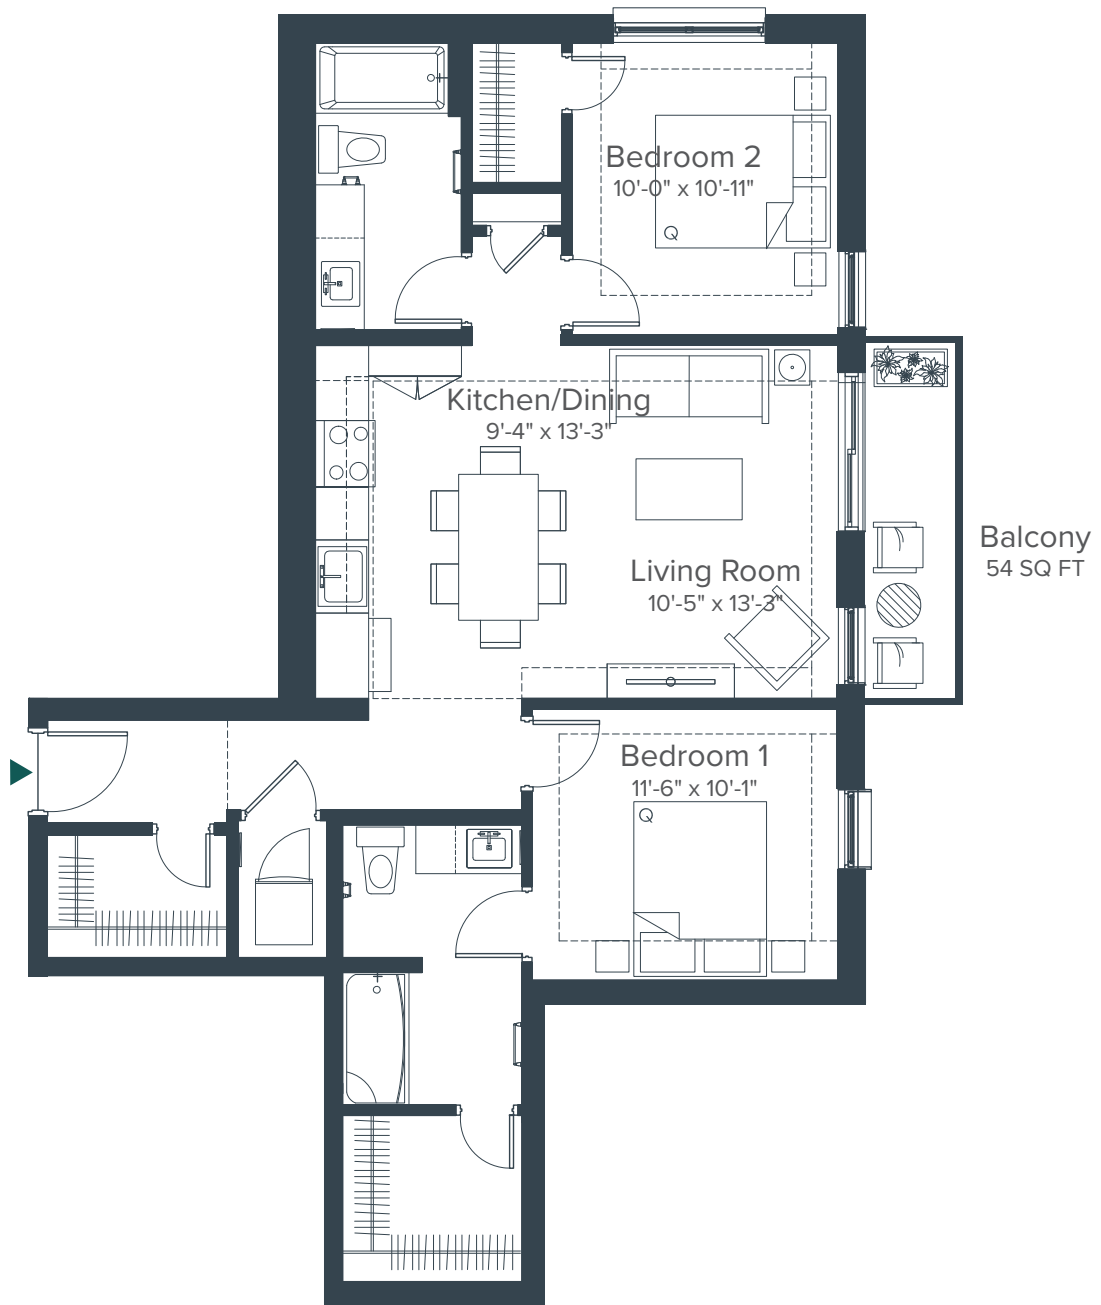

950 SQ FT | 2 BED | 2 BATH

Prices are subject to change without notice. Actual floor plan, elevation, and square footage may not be exactly as shown. Square footage is measured to Alberta Building Code (ABC) regulations. Builder reserves the right to make changes without notice. E&OE.