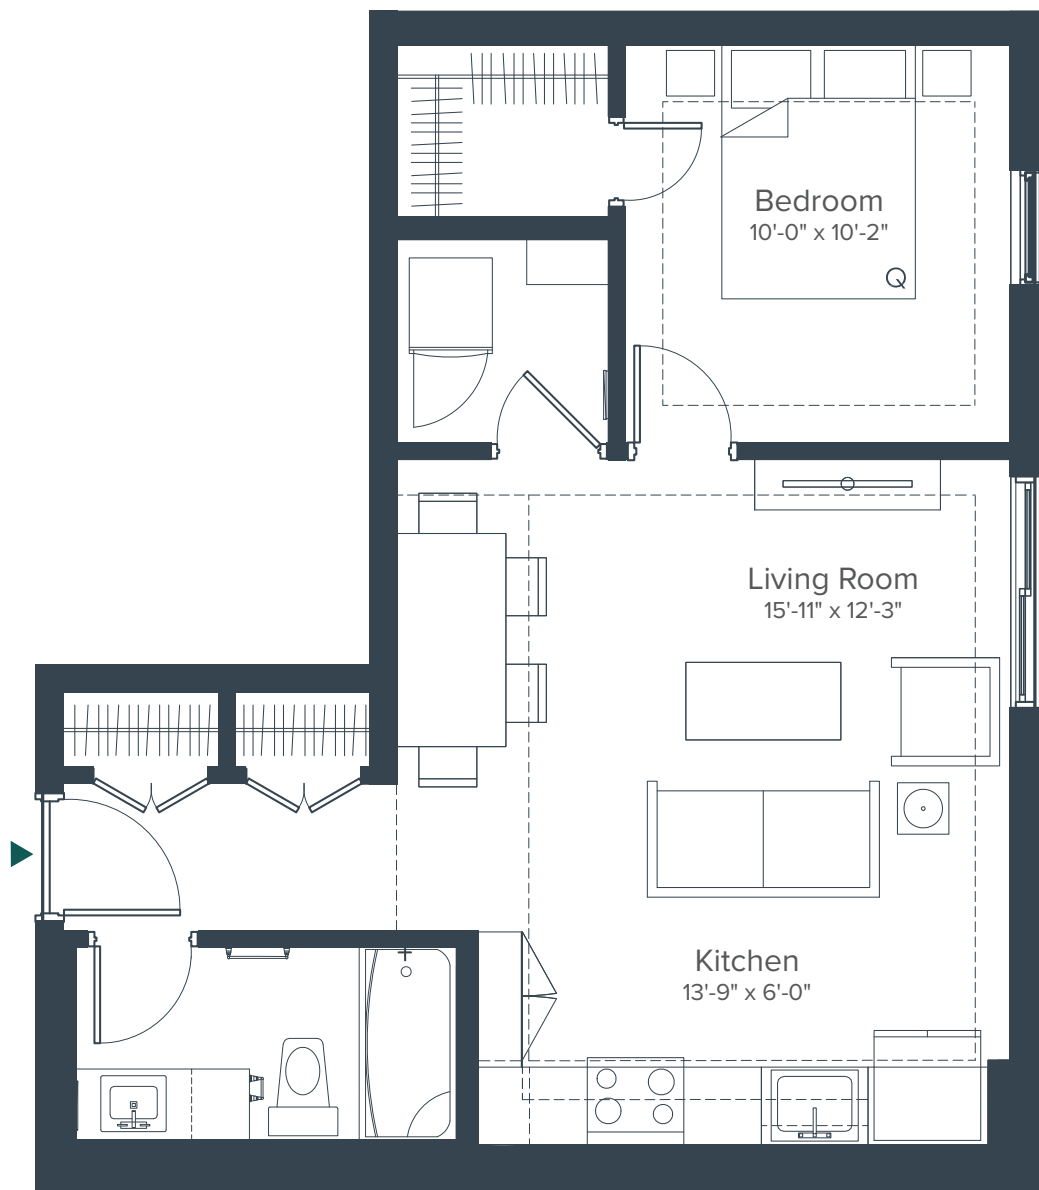

615 SQ FT | 1 BED | 1 BATH

Prices are subject to change without notice. Actual floor plan, elevation, and square footage may not be exactly as shown. Square footage is measured to Alberta Building Code (ABC) regulations. Builder reserves the right to make changes without notice. E&OE.