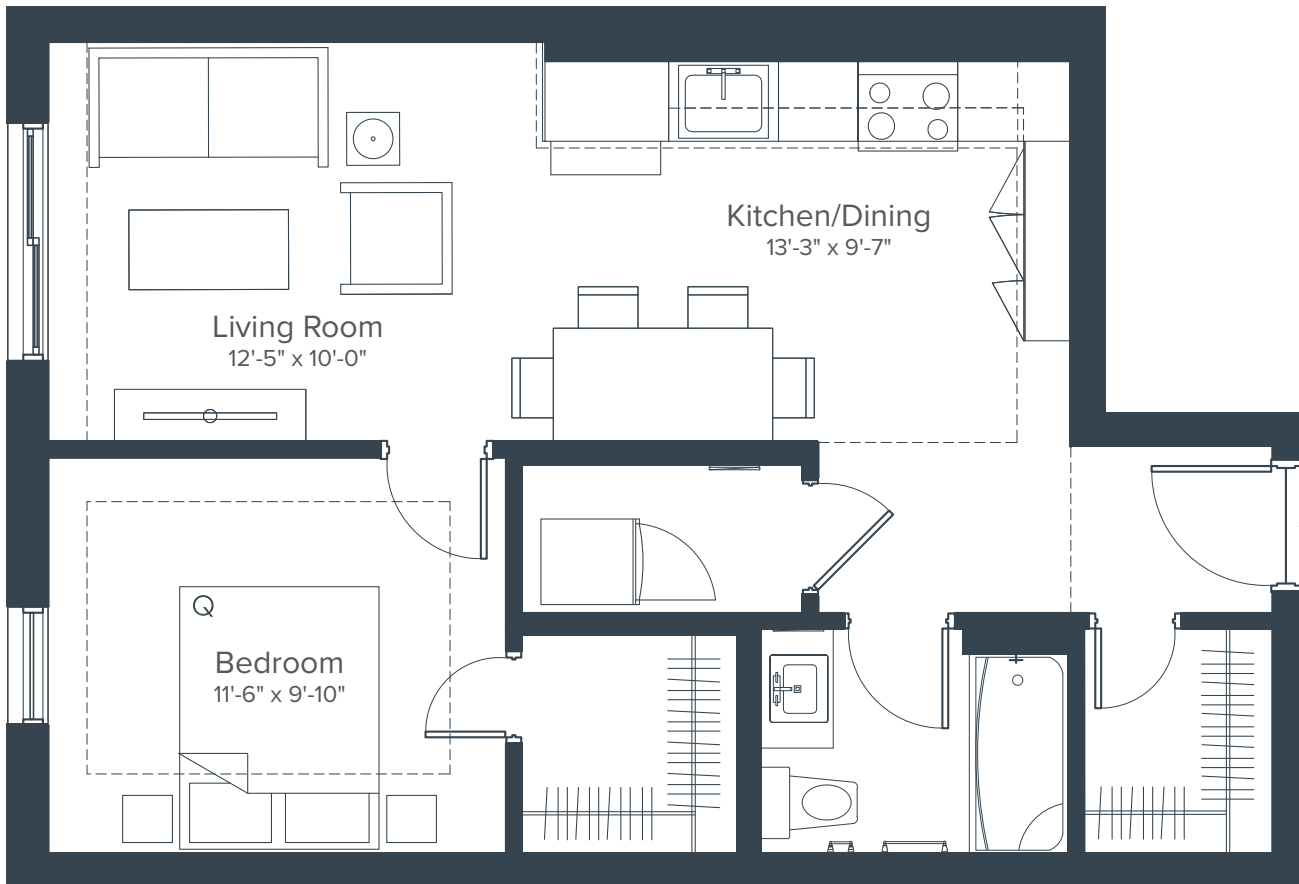

624 SQ FT | 1 BED | 1 BATH

Prices are subject to change without notice. Actual floor plan, elevation, and square footage may not be exactly as shown. Square footage is measured to Alberta Building Code (ABC) regulations. Builder reserves the right to make changes without notice. E&OE.