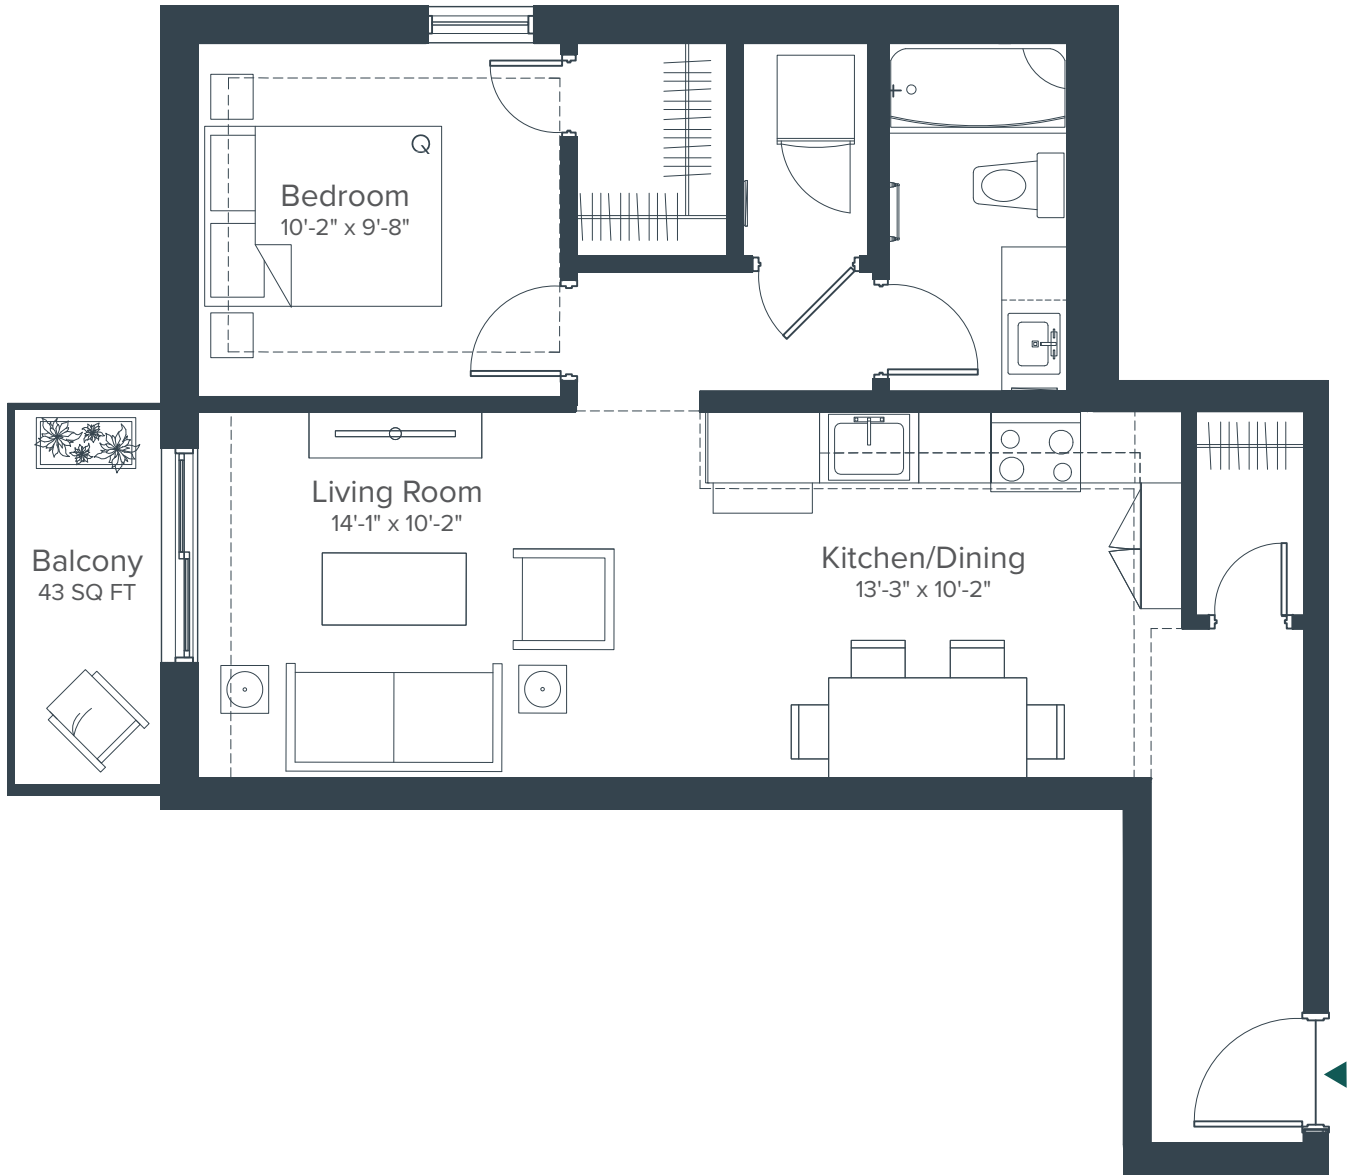

672 SQ FT | 1 BED | 1 BATH

Prices are subject to change without notice. Actual floor plan, elevation, and square footage may not be exactly as shown. Square footage is measured to Alberta Building Code (ABC) regulations. Builder reserves the right to make changes without notice. E&OE.