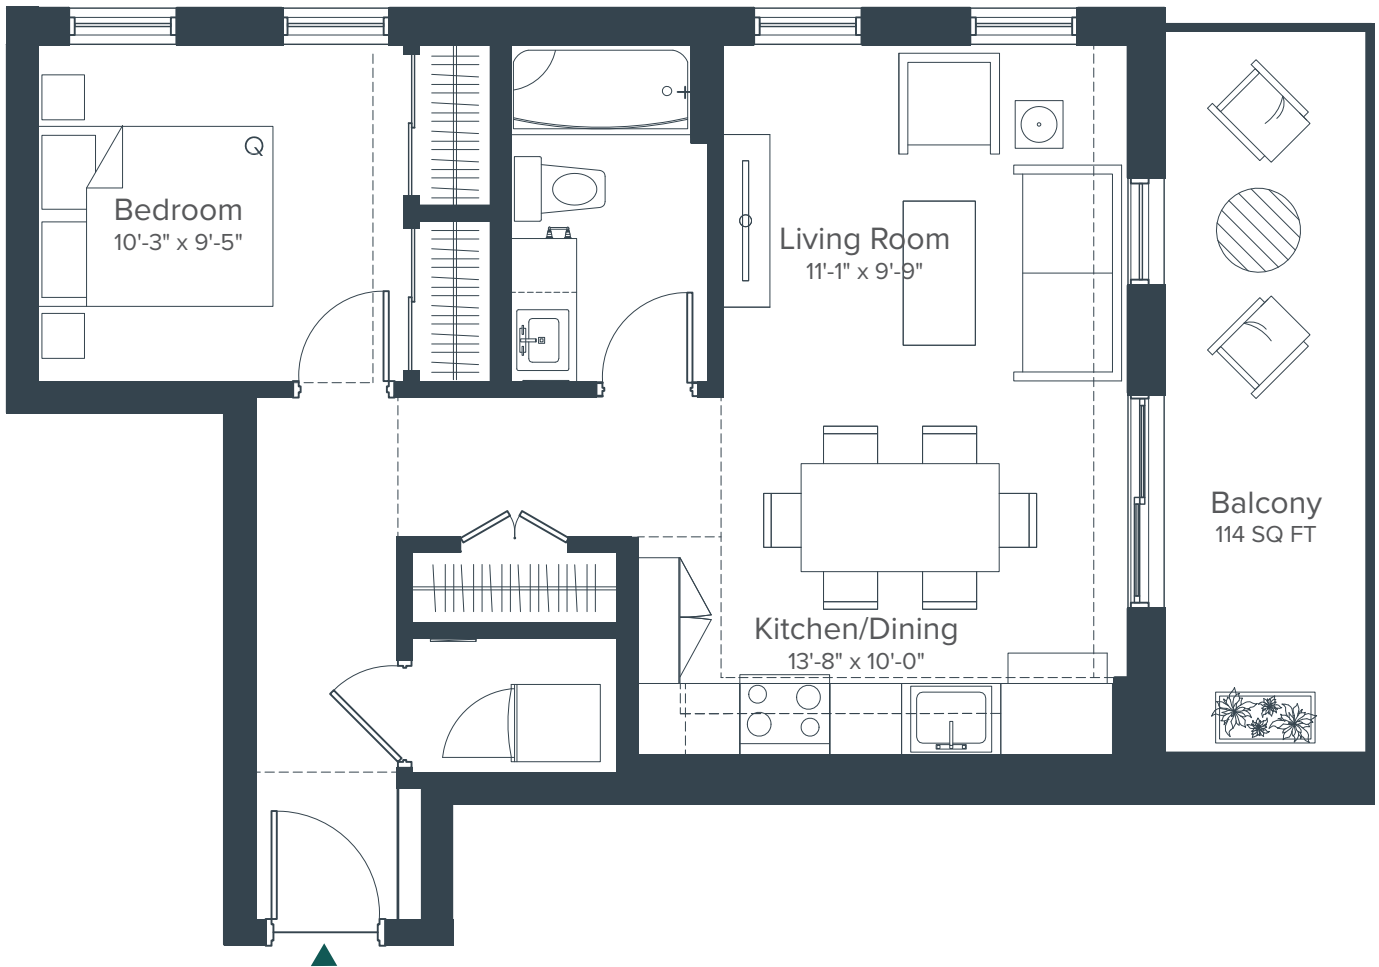

A6

Autumn
AT UNIVERSITY DISTRICT

624 SQ FT | 1 BED | 1 BATH

Prices are subject to change without notice. Actual floor plan, elevation, and square footage may not be exactly as shown. Square footage is measured to Alberta Building Code (ABC) regulations. Builder reserves the right to make changes without notice. E&OE.