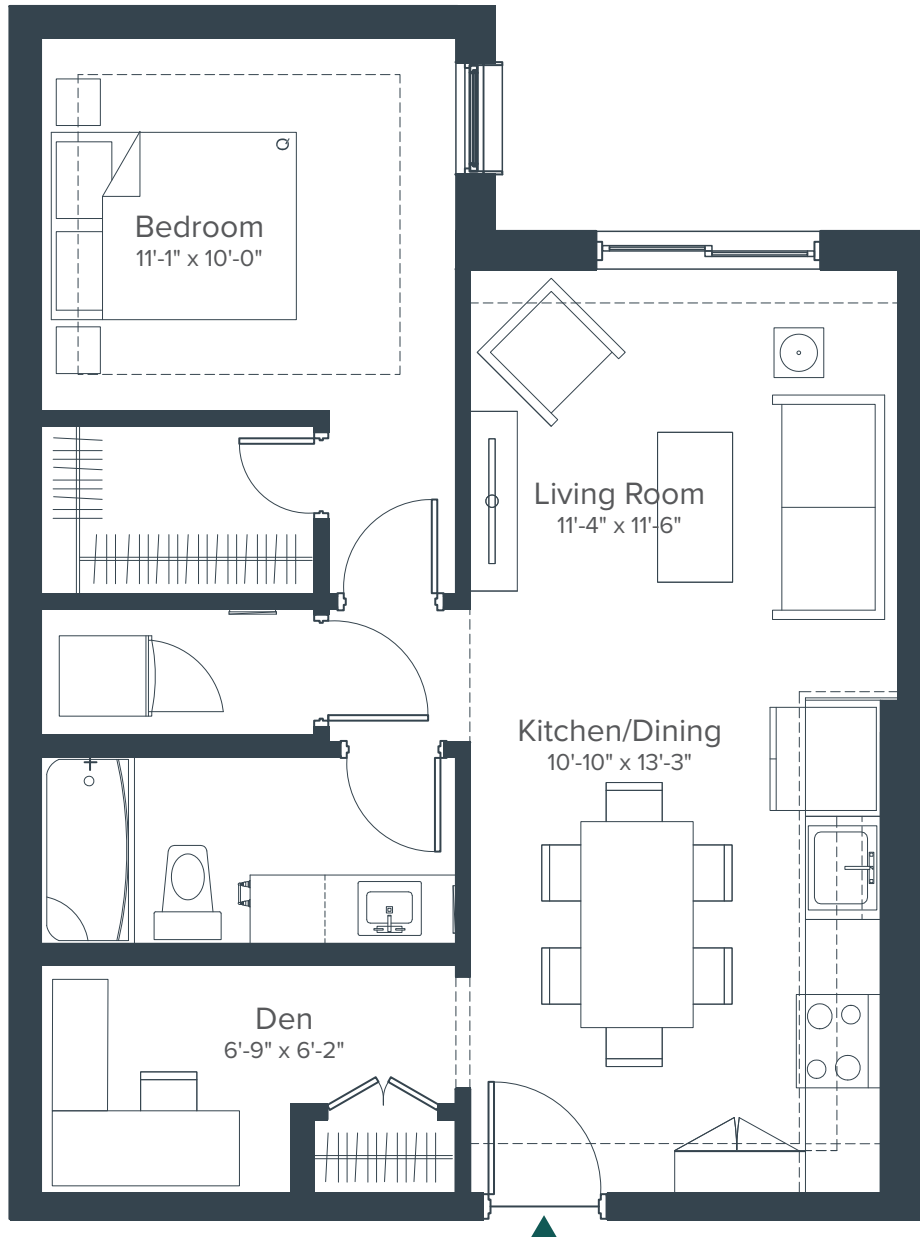

A10

Autumn
AT UNIVERSITY DISTRICT

688 SQ FT | 1 BED | 1 BATH | DEN

Prices are subject to change without notice. Actual floor plan, elevation, and square footage may not be exactly as shown. Square footage is measured to Alberta Building Code (ABC) regulations. Builder reserves the right to make changes without notice. E&OE.