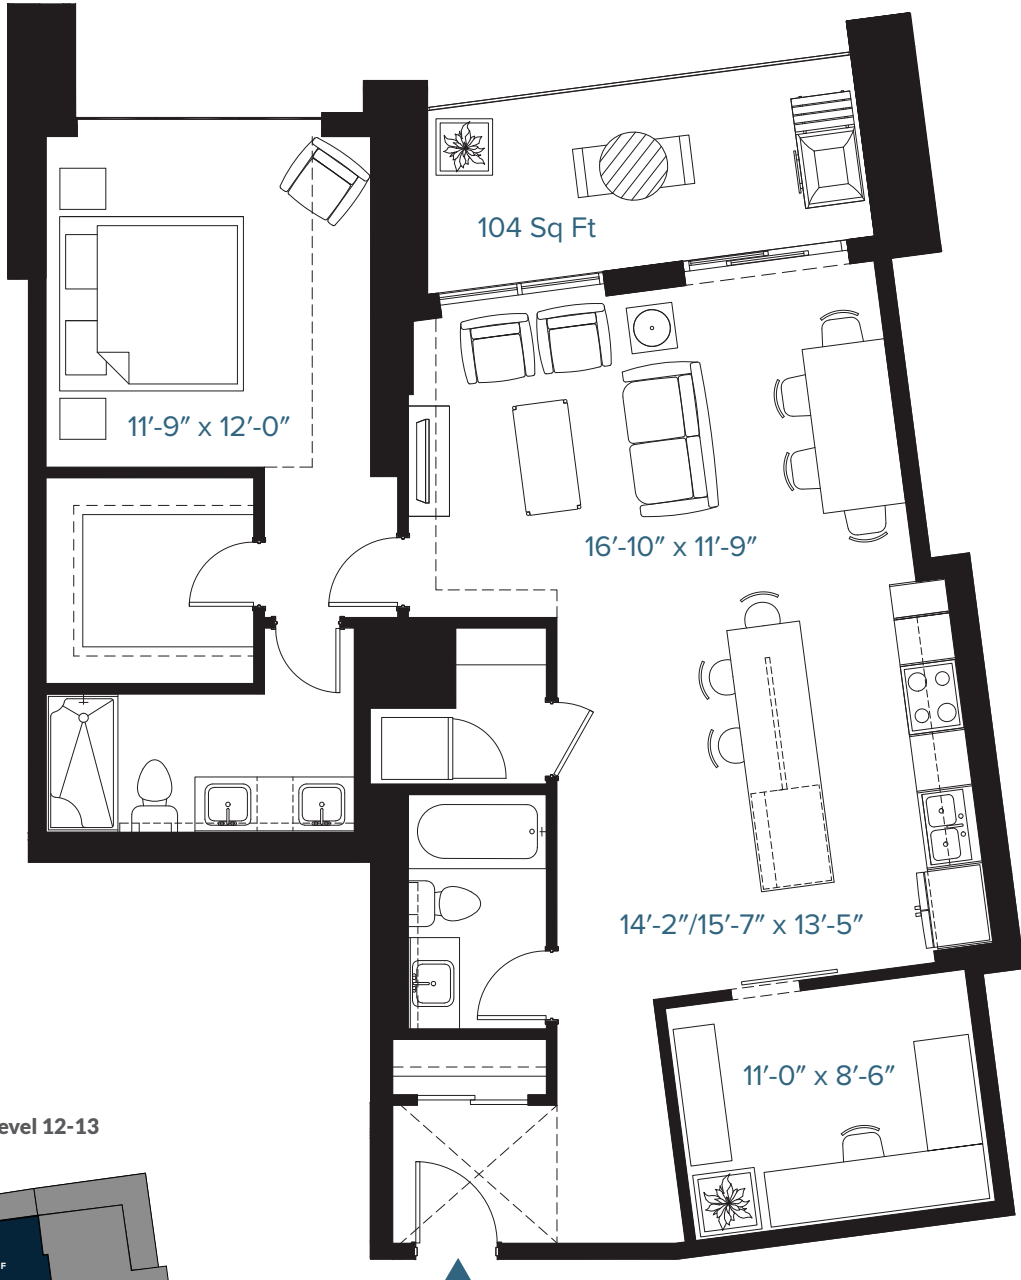

PH F

1,087 SQ FT | 1 BED + DEN | 2 BATH

Available: PH Level 12-13

Prices are subject to change without notice. Actual floor plan, elevation, and square footage may not be exactly as shown. Square footage is measured to Alberta Building Code (ABC) regulations. Builder reserves the right to make changes without notice. E&OE.