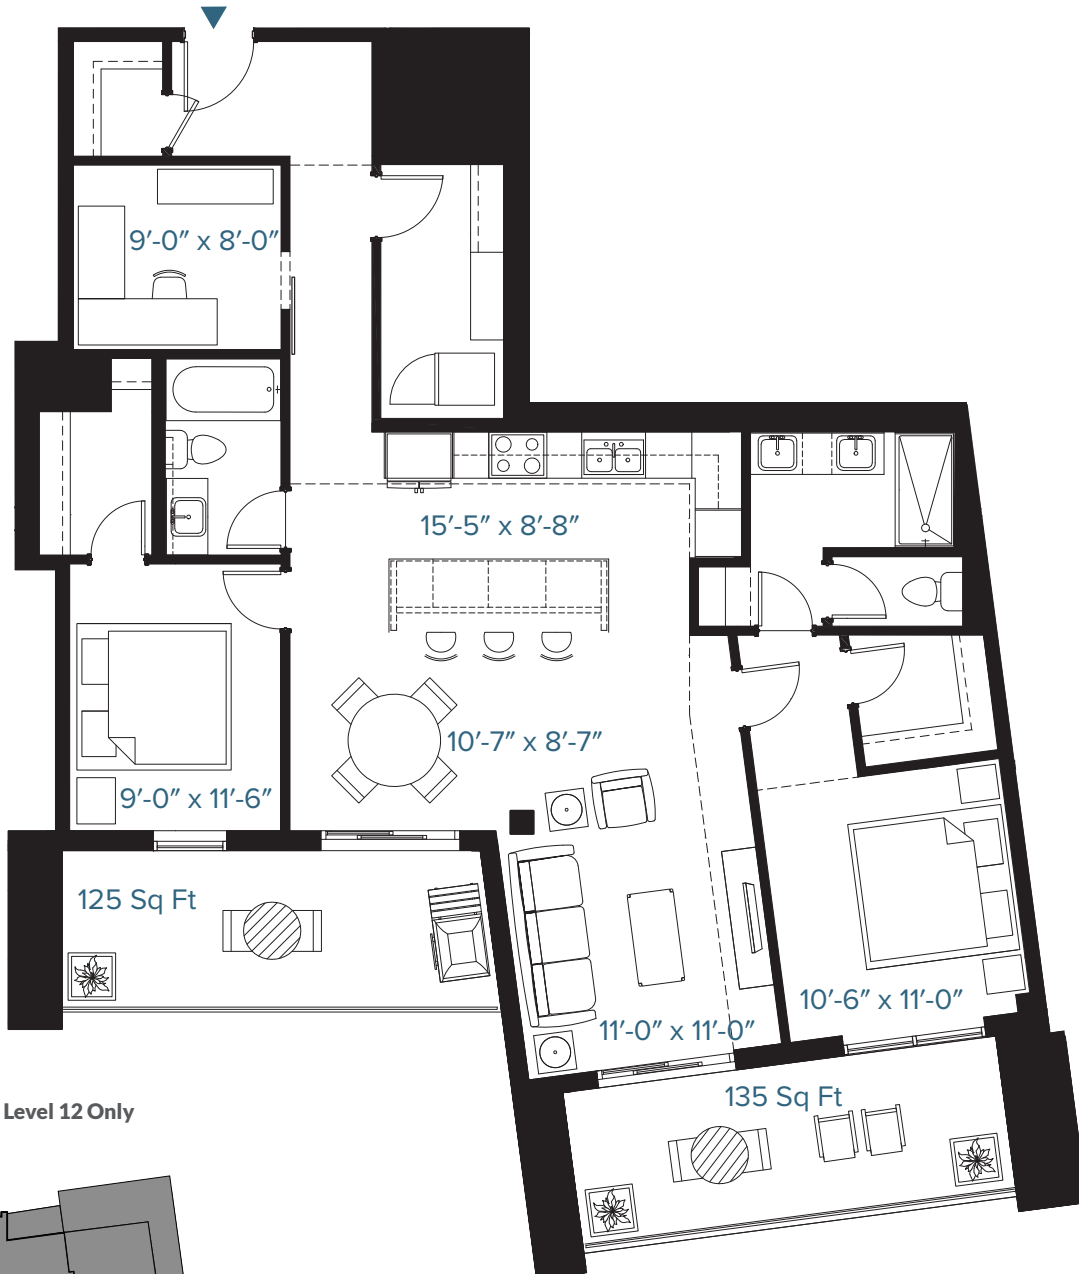

Sovereign

17TH AVENUE

PH C

LEVEL 12 | UNIT 1201

1,322 SQ FT | 2 BED + DEN | 2 BATH

Available: PH Level 12 Only

Prices are subject to change without notice. Actual floor plan, elevation, and square footage may not be exactly as shown. Square footage is measured to Alberta Building Code (ABC) regulations. Builder reserves the right to make changes without notice. E&OE.