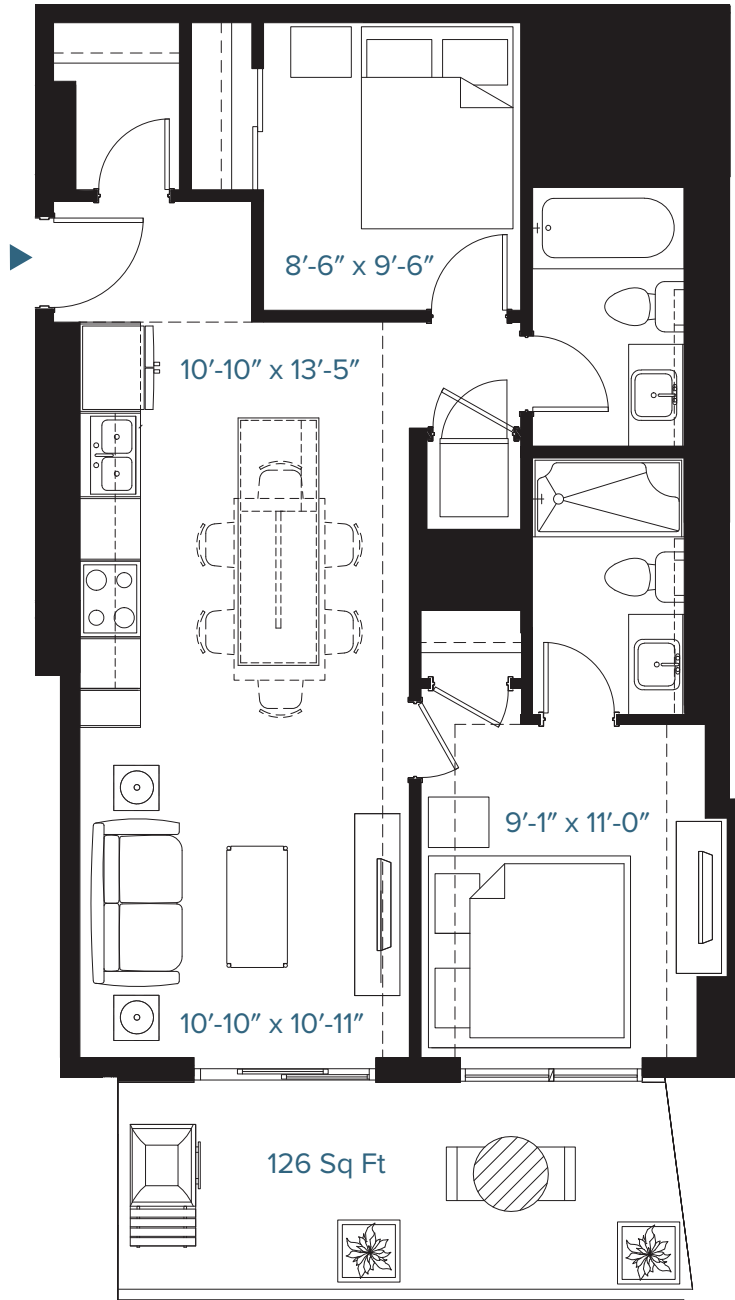

Eden

749 SQ FT | 2 BED | 2 BATH

Available: Level 3-11

Prices are subject to change without notice. Actual floor plan, elevation, and square footage may not be exactly as shown. Square footage is measured to Alberta Building Code (ABC) regulations. Builder reserves the right to make changes without notice. E&OE.