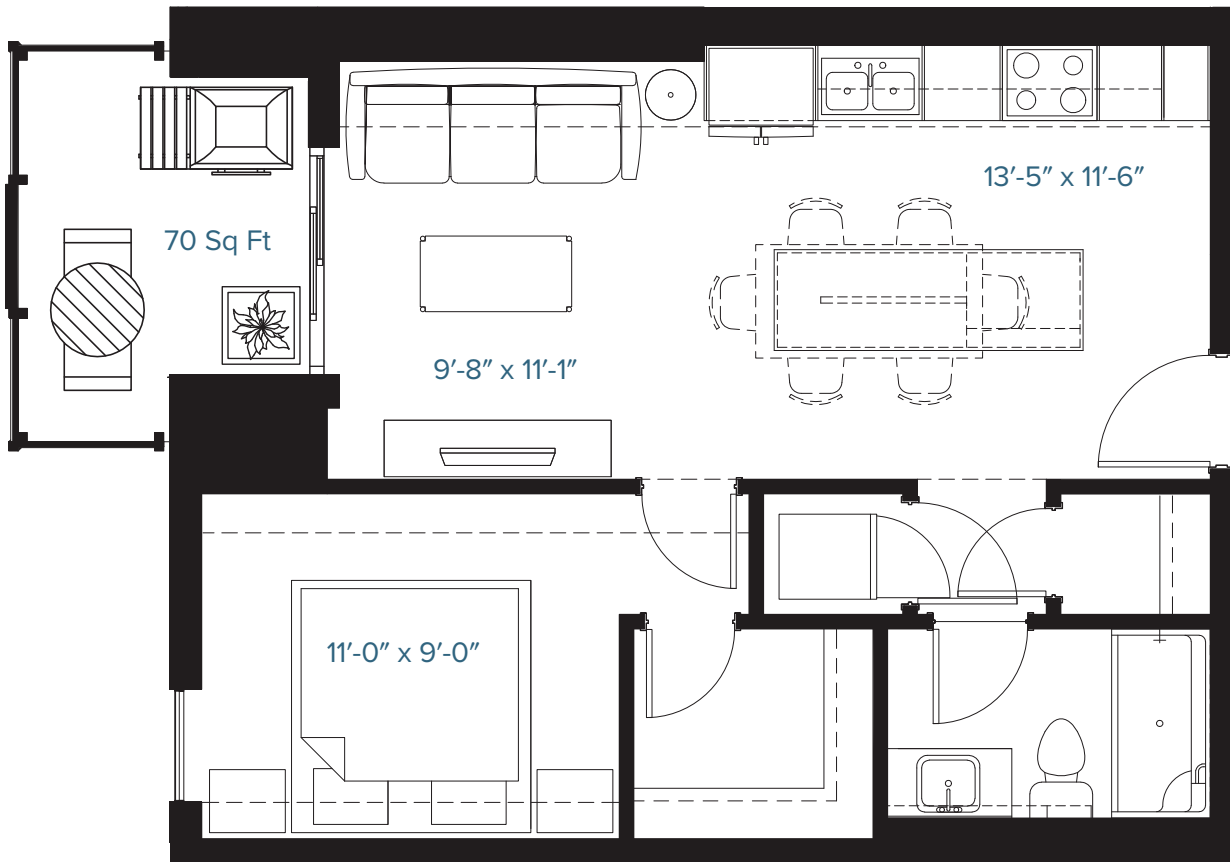

Belle

586 SQ FT | 1 BED | 1 BATH

Available: Level 2-11

Prices are subject to change without notice. Actual floor plan, elevation, and square footage may not be exactly as shown. Square footage is measured to Alberta Building Code (ABC) regulations. Builder reserves the right to make changes without notice. E&OE.