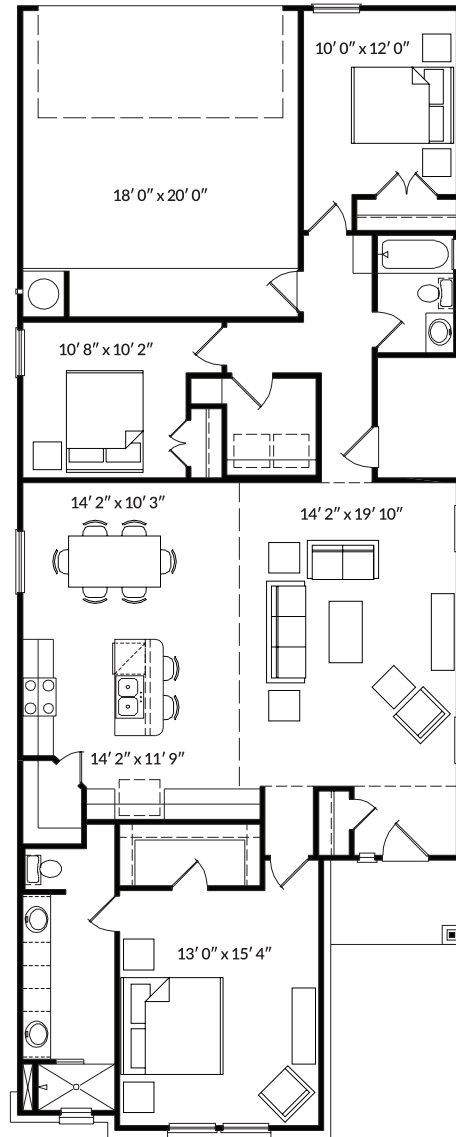

SINGLE FAMILY

MODEL
MUELLER

1,570 SQ FT
3 BED | 2 BATH

Homes by
AVI

homesbyavi.com

ELEVATION A

ELEVATION B

*Dimensions and areas as stated in reference to rooms, spaces or features are measured from the applicable inside face of framing. The overall unit floor plan area is calculated from the outside of exterior framing wall to the center of party wall at floor level. Avi Homes reserves the right to make modifications or substitutions without notice. Actual floor plan and square footage may not be exactly as shown. Please note a different measurement methodology may apply for (CREB) Residential Measurement Standards than has been utilized for the purpose of this drawing. See Disclosure documents. Effective 7/15/2019.