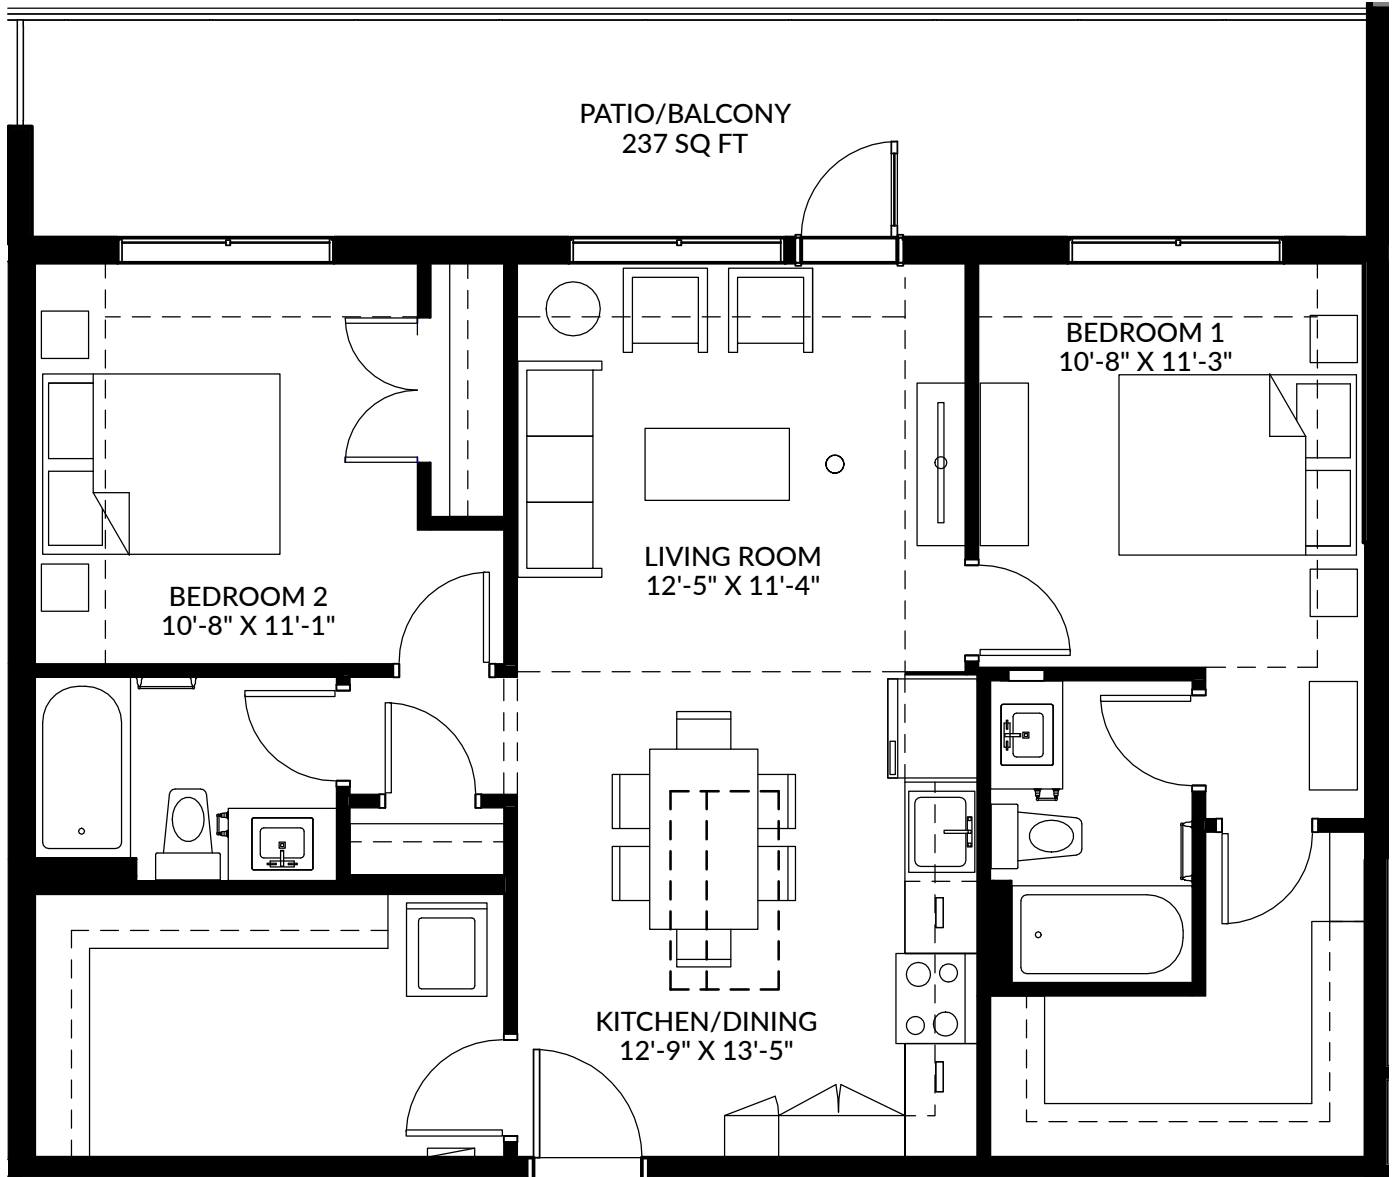

## C3

975 SQ FT | 2 BED | 2 BATH

Prices are subject to change without notice. Actual floor plan, elevation, and square footage may not be exactly as shown. Square footage is measured to Alberta Building Code (ABC) regulations. Builder reserves the right to make changes without notice. E&OE.