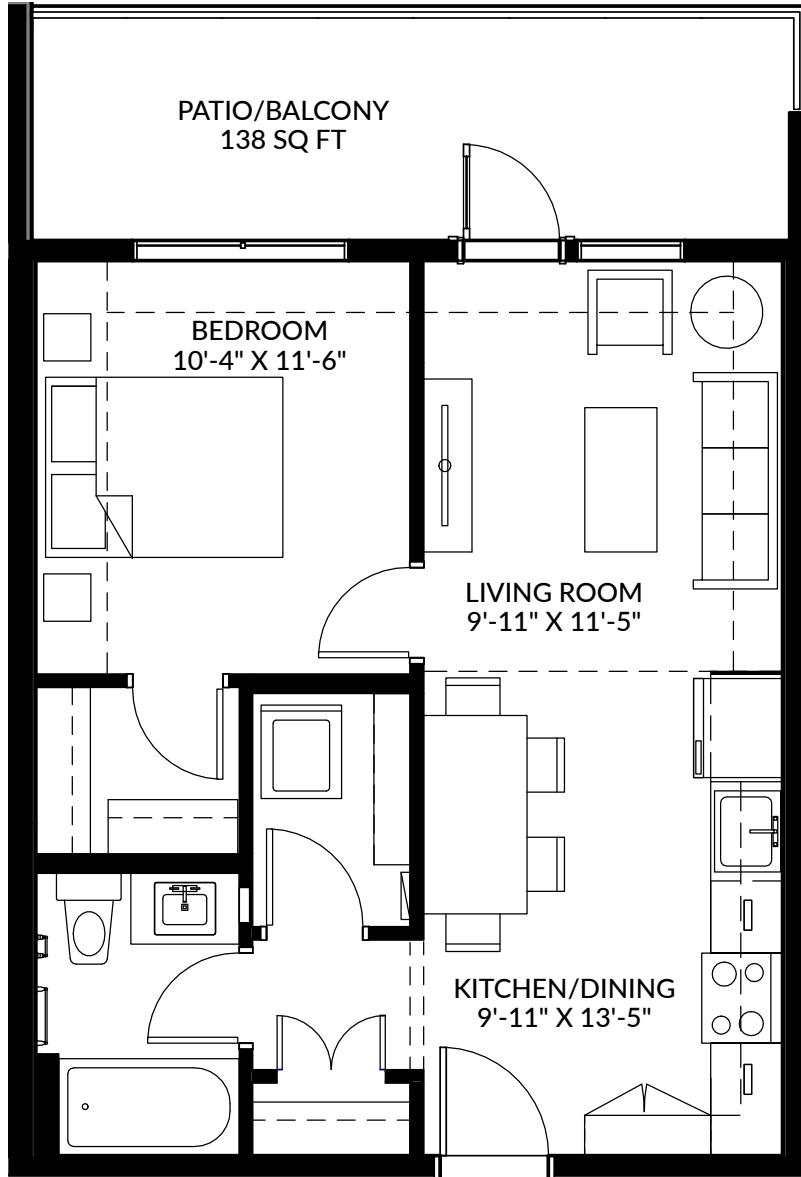

MAVERICK

CONDOMINIUMS

A1

558 SQ FT | 1 BED | 1 BATH

Prices are subject to change without notice. Actual floor plan, elevation, and square footage may not be exactly as shown. Square footage is measured to Alberta Building Code (ABC) regulations. Builder reserves the right to make changes without notice. E&OE.