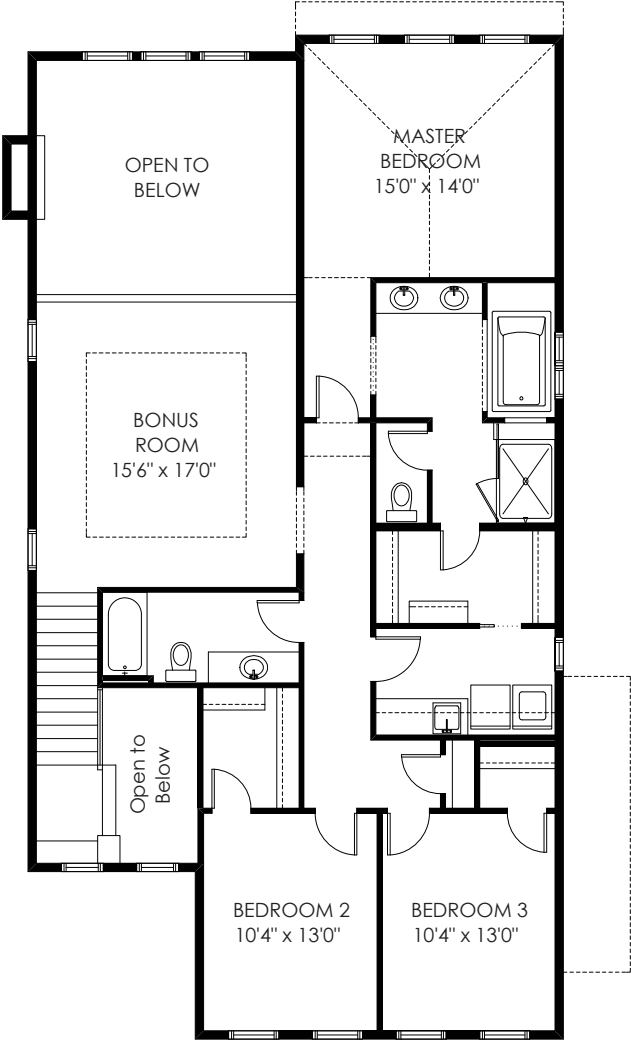

UPPER
1523 sq ft