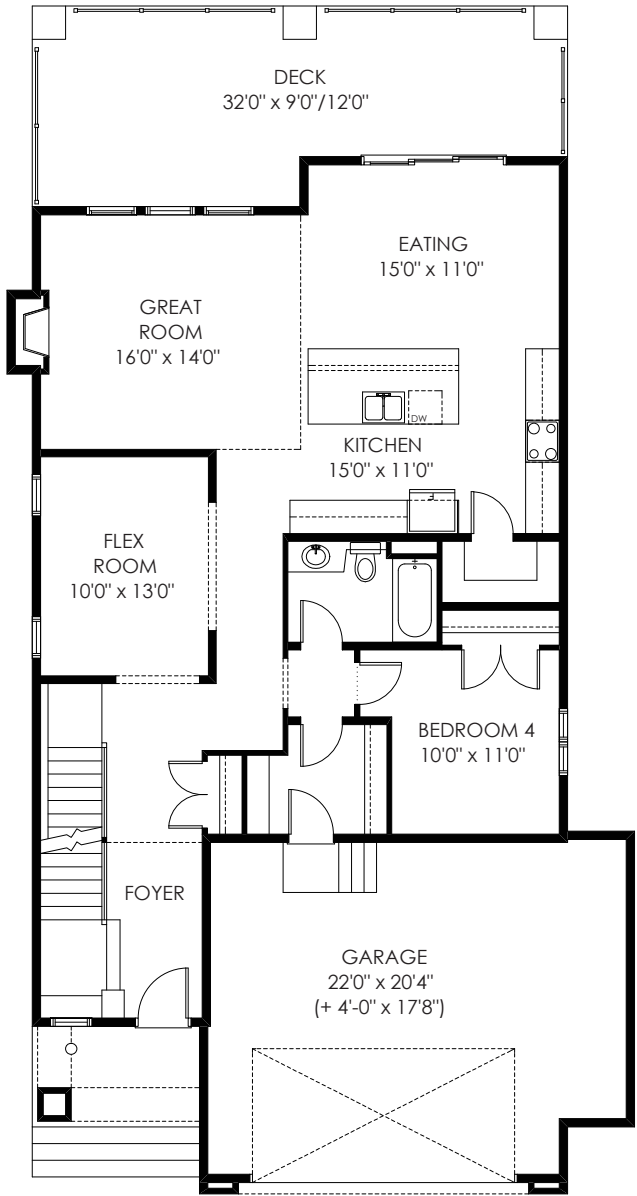

AVAILABLE HOME

the Gleniffer

2904 sq ft
126 Mahogany Cove SE

MAIN
1381 sq ft